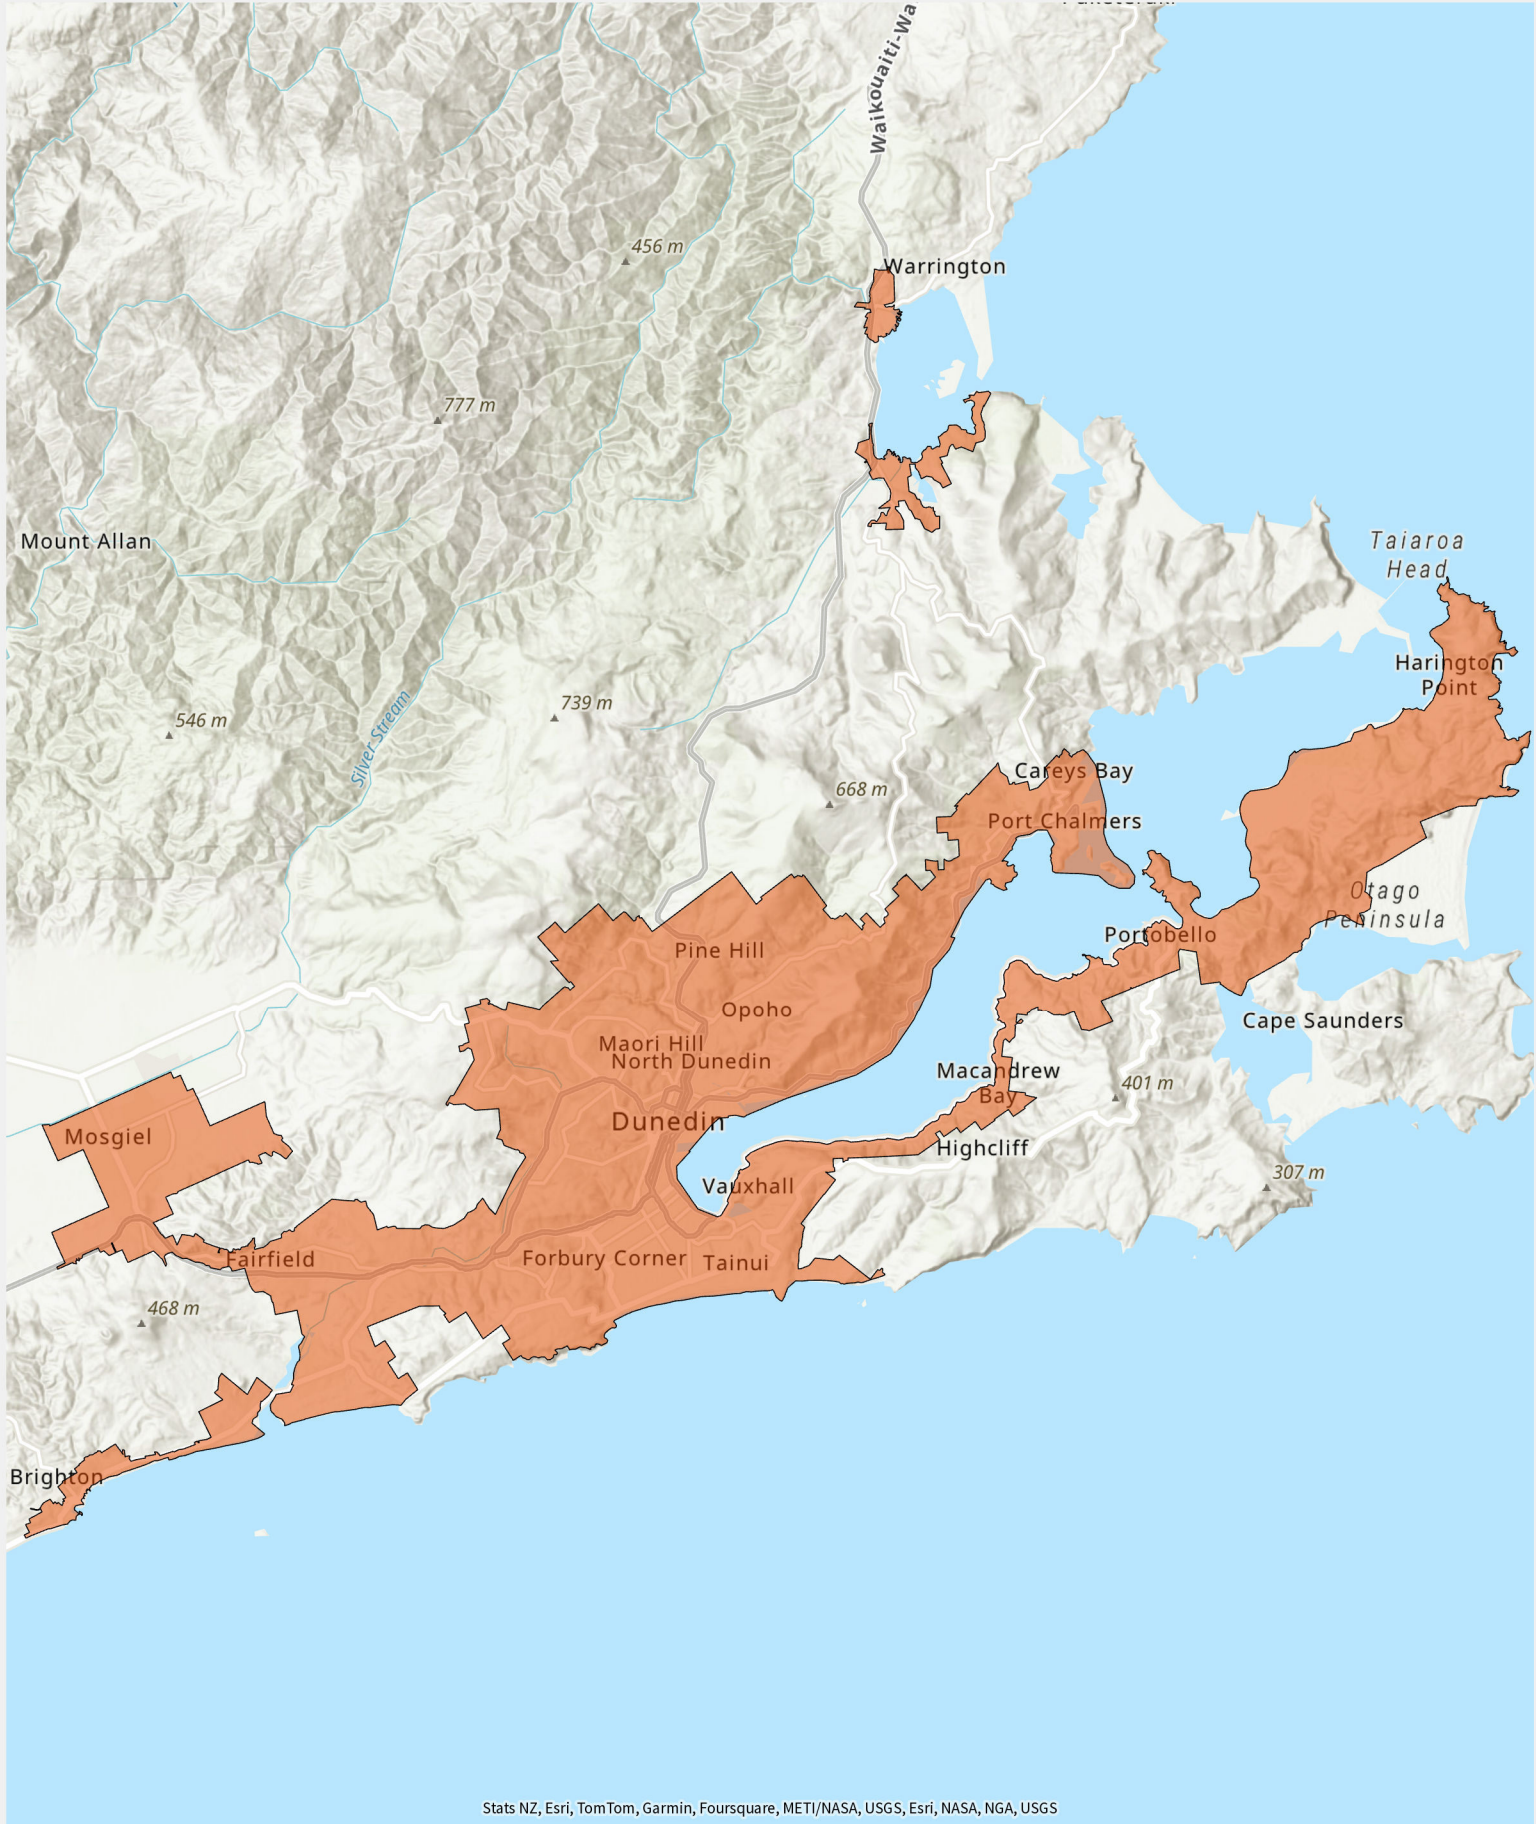

Otago Rating Map

Dunedin Passenger Transport

Stats NZ, Esri, TomTom, Garmin, Foursquare, METI/NASA, USGS, Esri, NASA, NGA, USGS

 Dunedin area paying public transport rate

Information on this map may not be used for the purposes of any legal disputes. The user should independently verify the accuracy of any information before taking any action in reliance upon it. This map was generated for A4 printing on 30/08/2024 at the scale of 1:165,000.