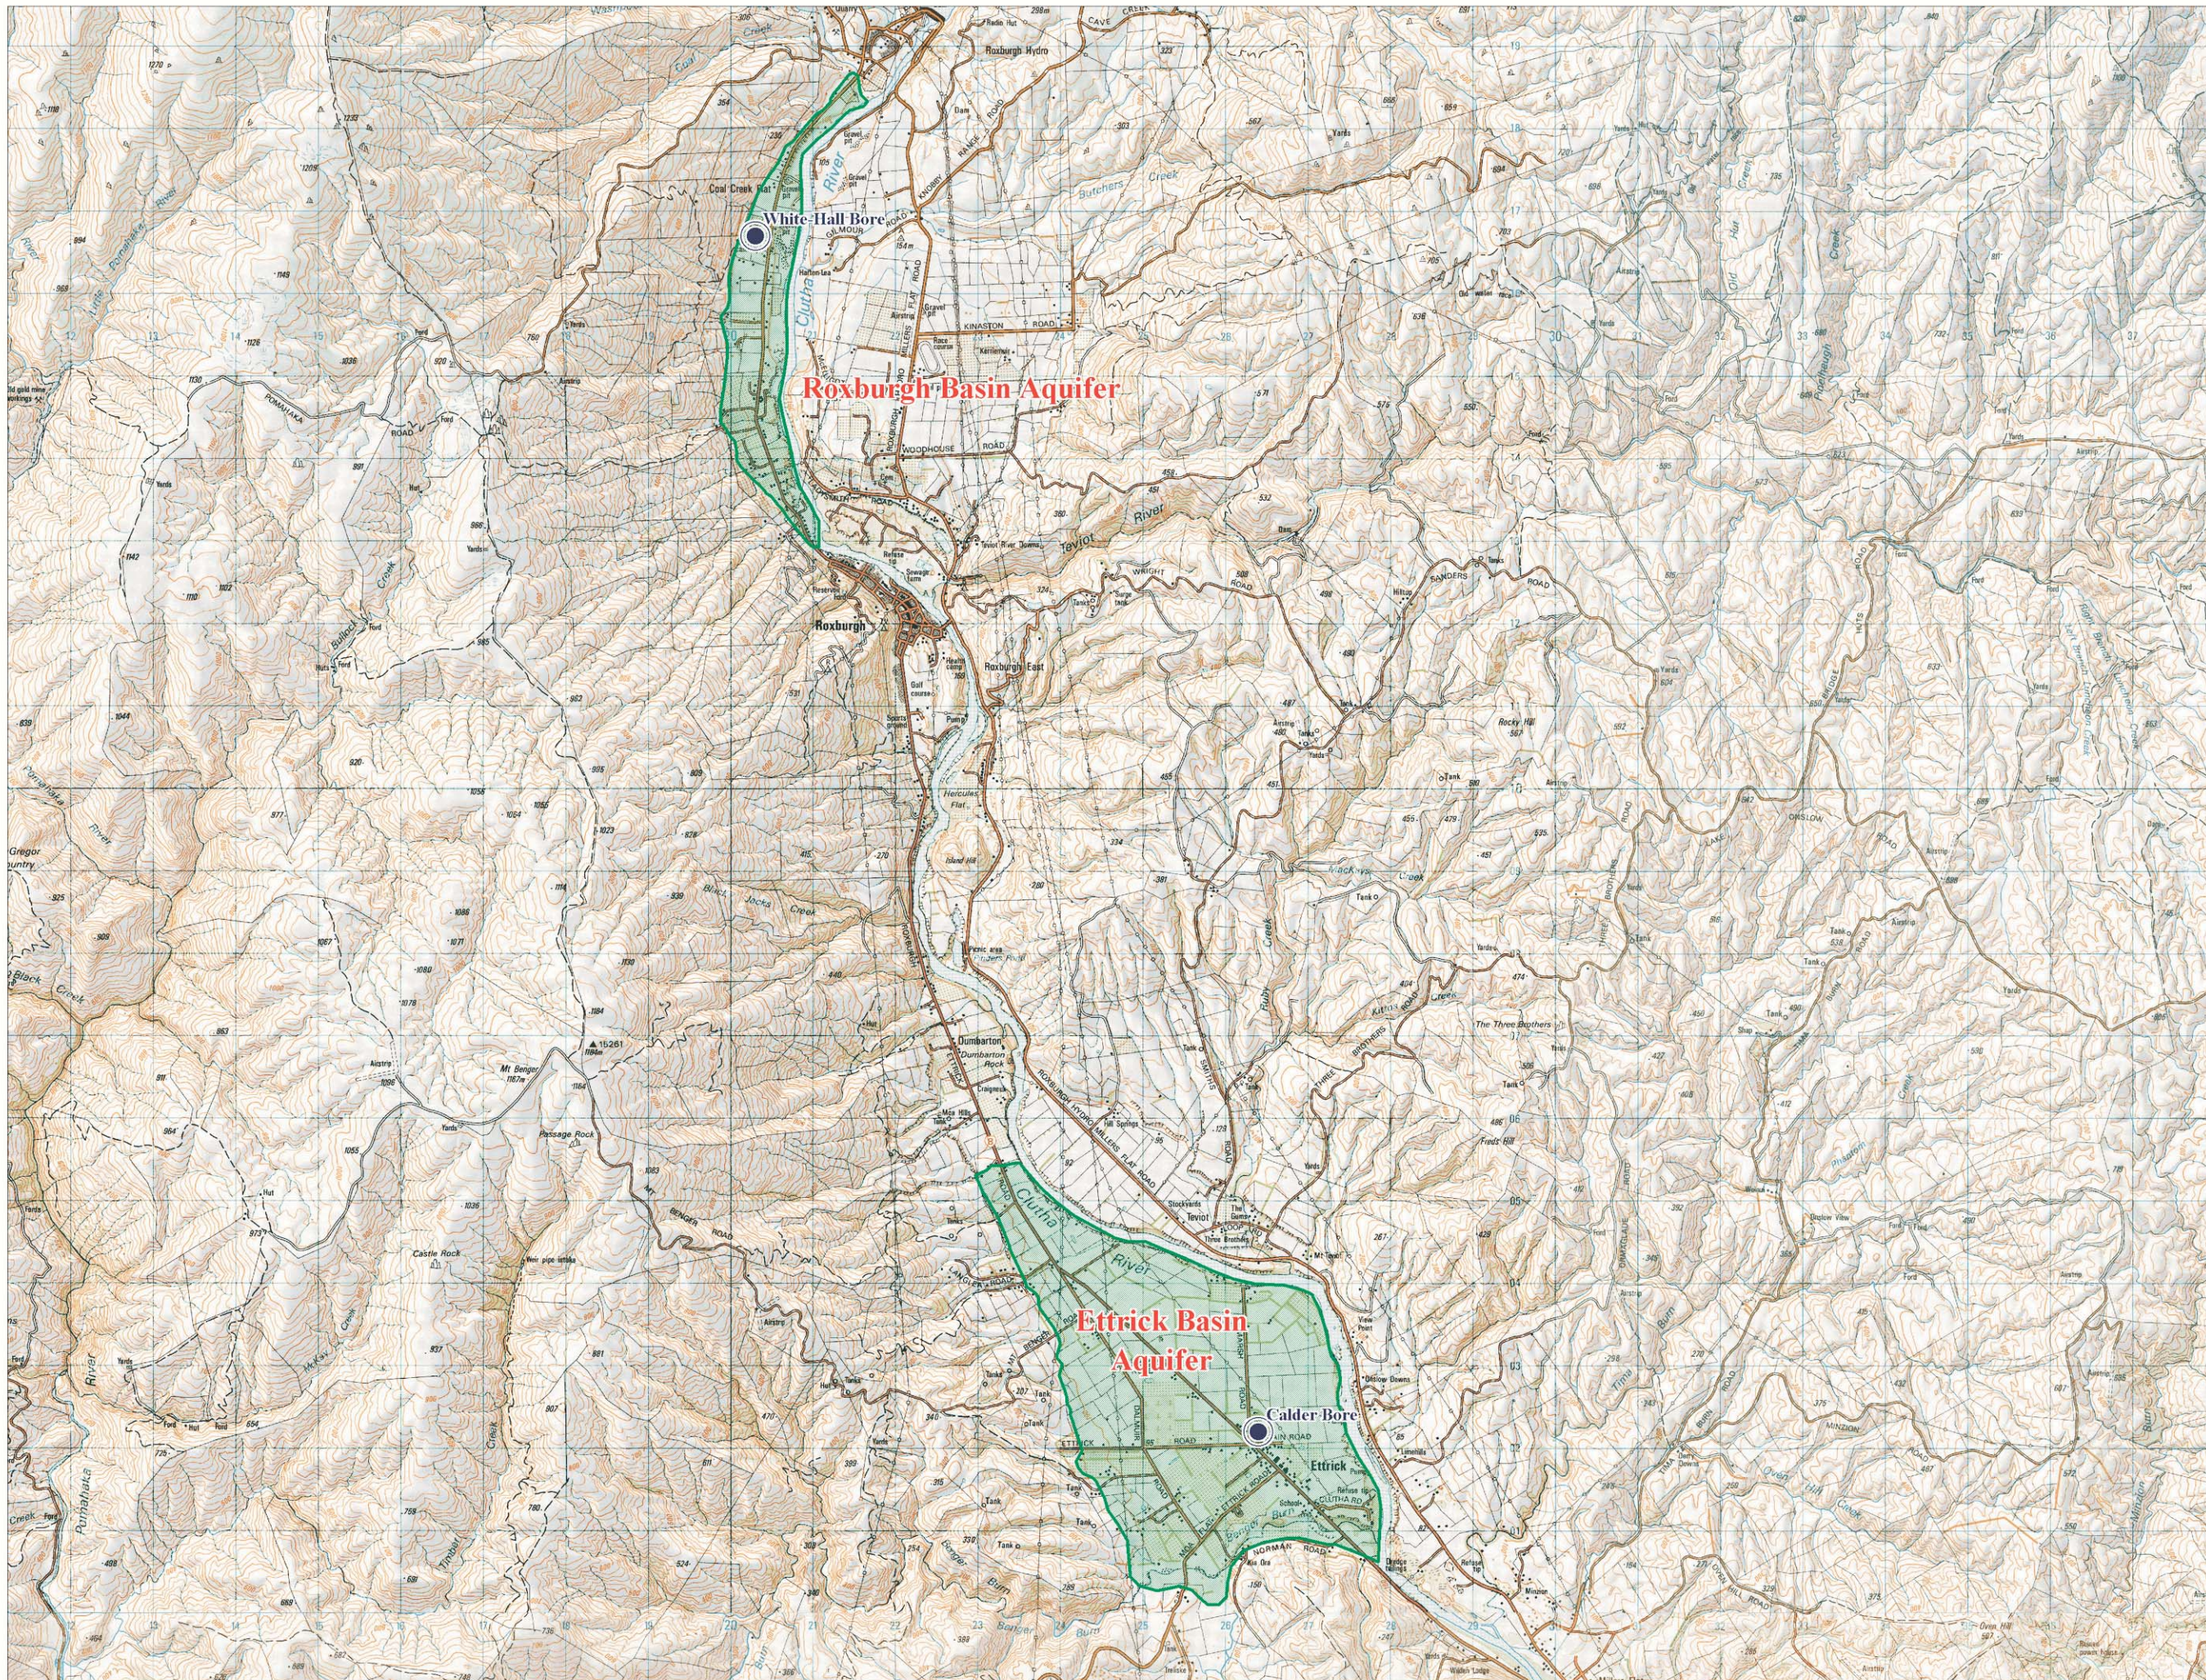

# Monitoring Bores and Take Restriction Areas of the Roxburgh Basin and Ettrick Basin Aquifers

Map  
**D3**

Map Scale  
1:75,000

### Key

- Name Monitoring Bore
- Take Restriction Area

Approval for reproduction  
by the  
Otago Regional Council  
in terms of LINZ Map  
Licence No. 23732/002  
Crown Copyright Reserved.

### Key Map