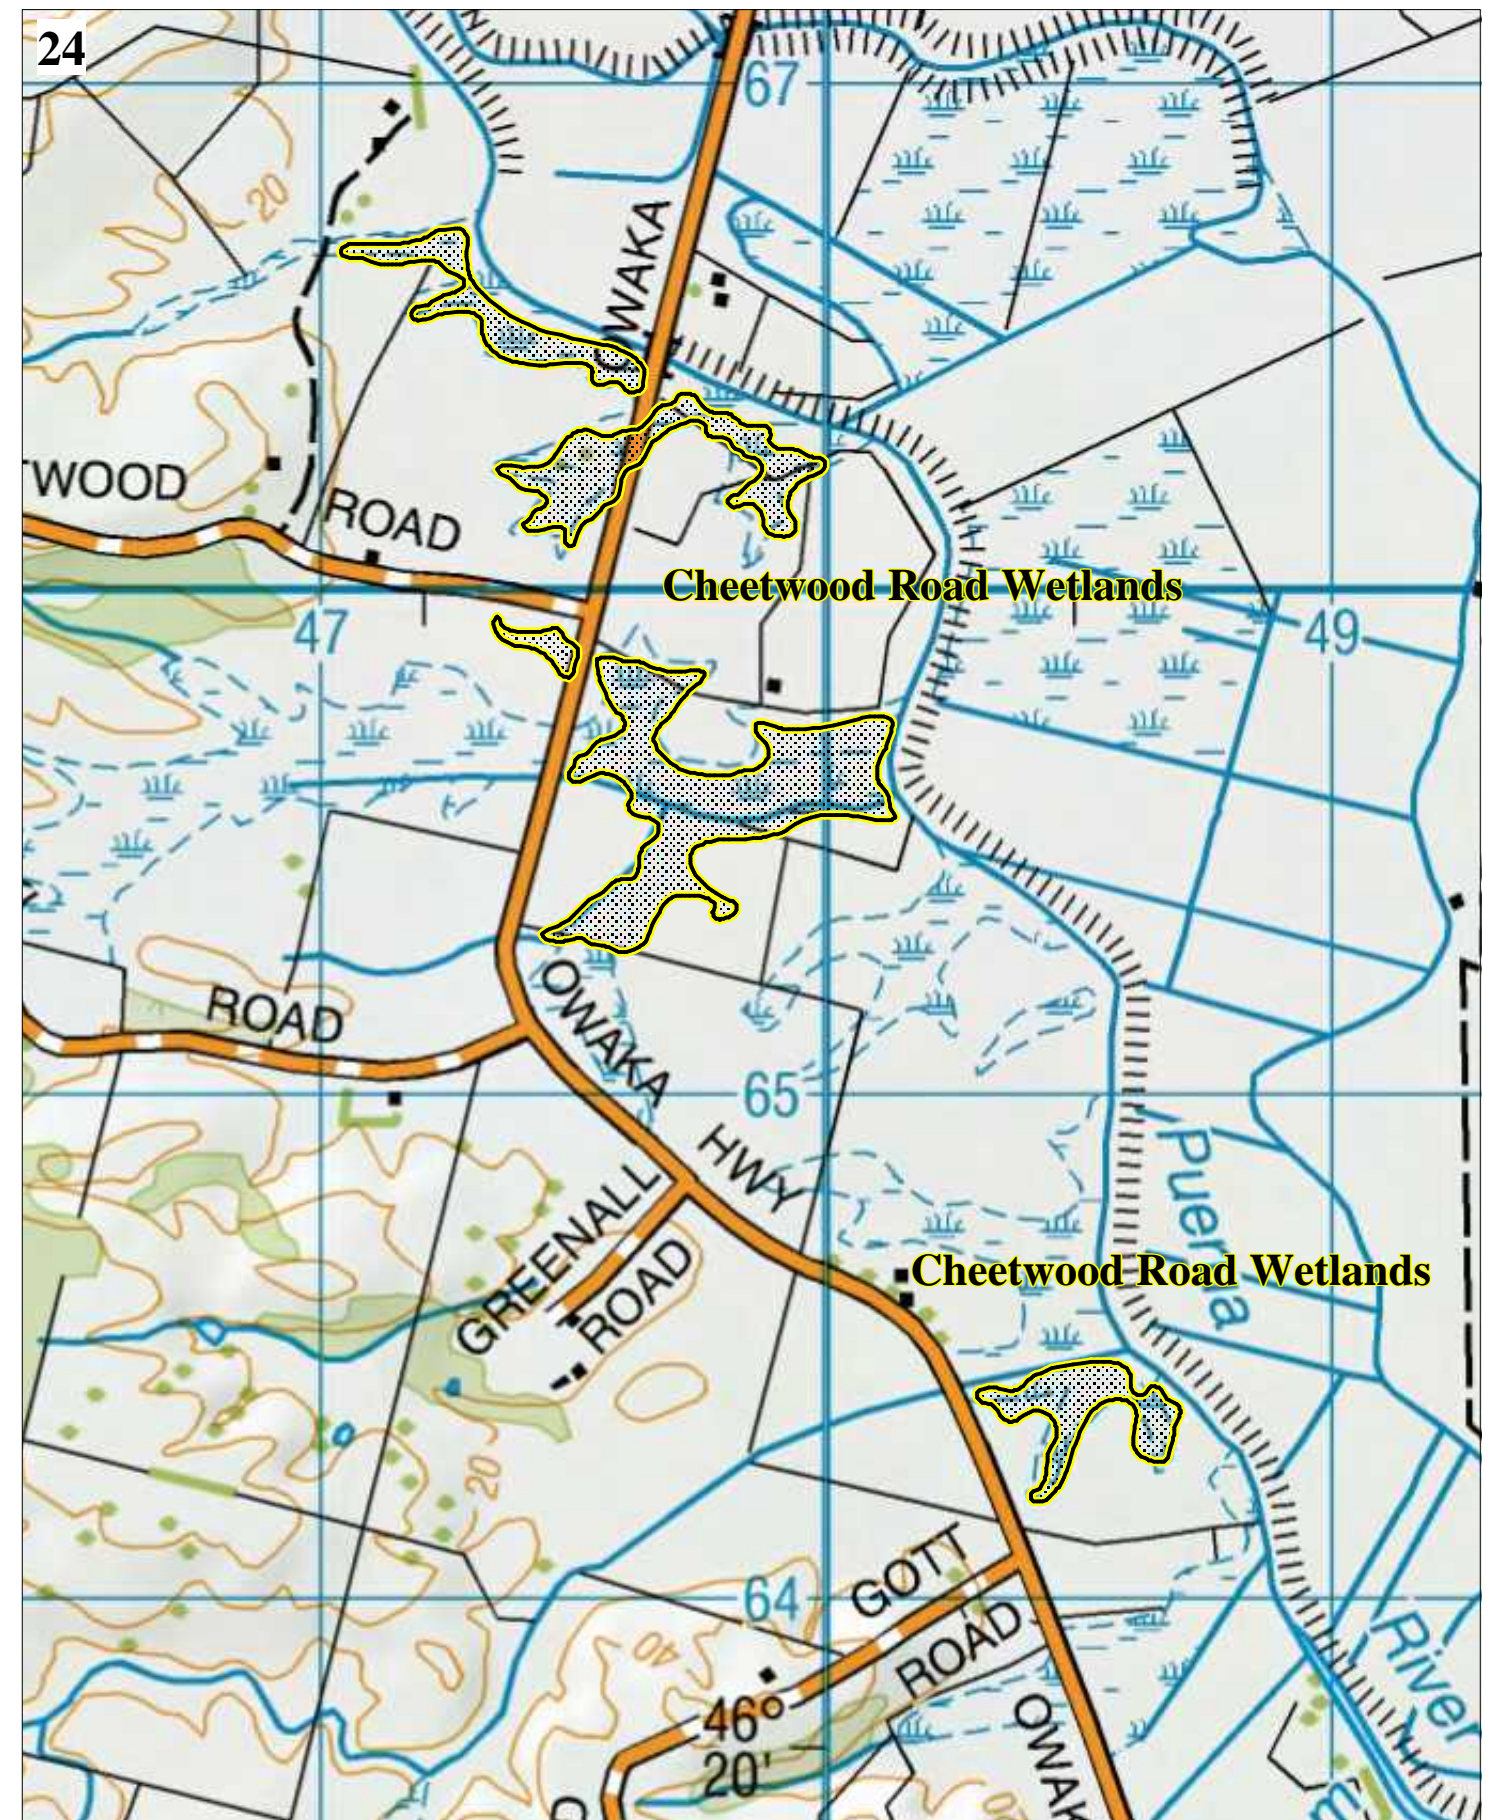

33, 43

24

Basemap: Land Information New Zealand Topo50 Maps  
1 October 2013

Key

 Regionally Significant Wetland

Sourced from LINZ data, Crown and Critchlow Copyright reserved.

# Regionally Significant Wetlands Map F38