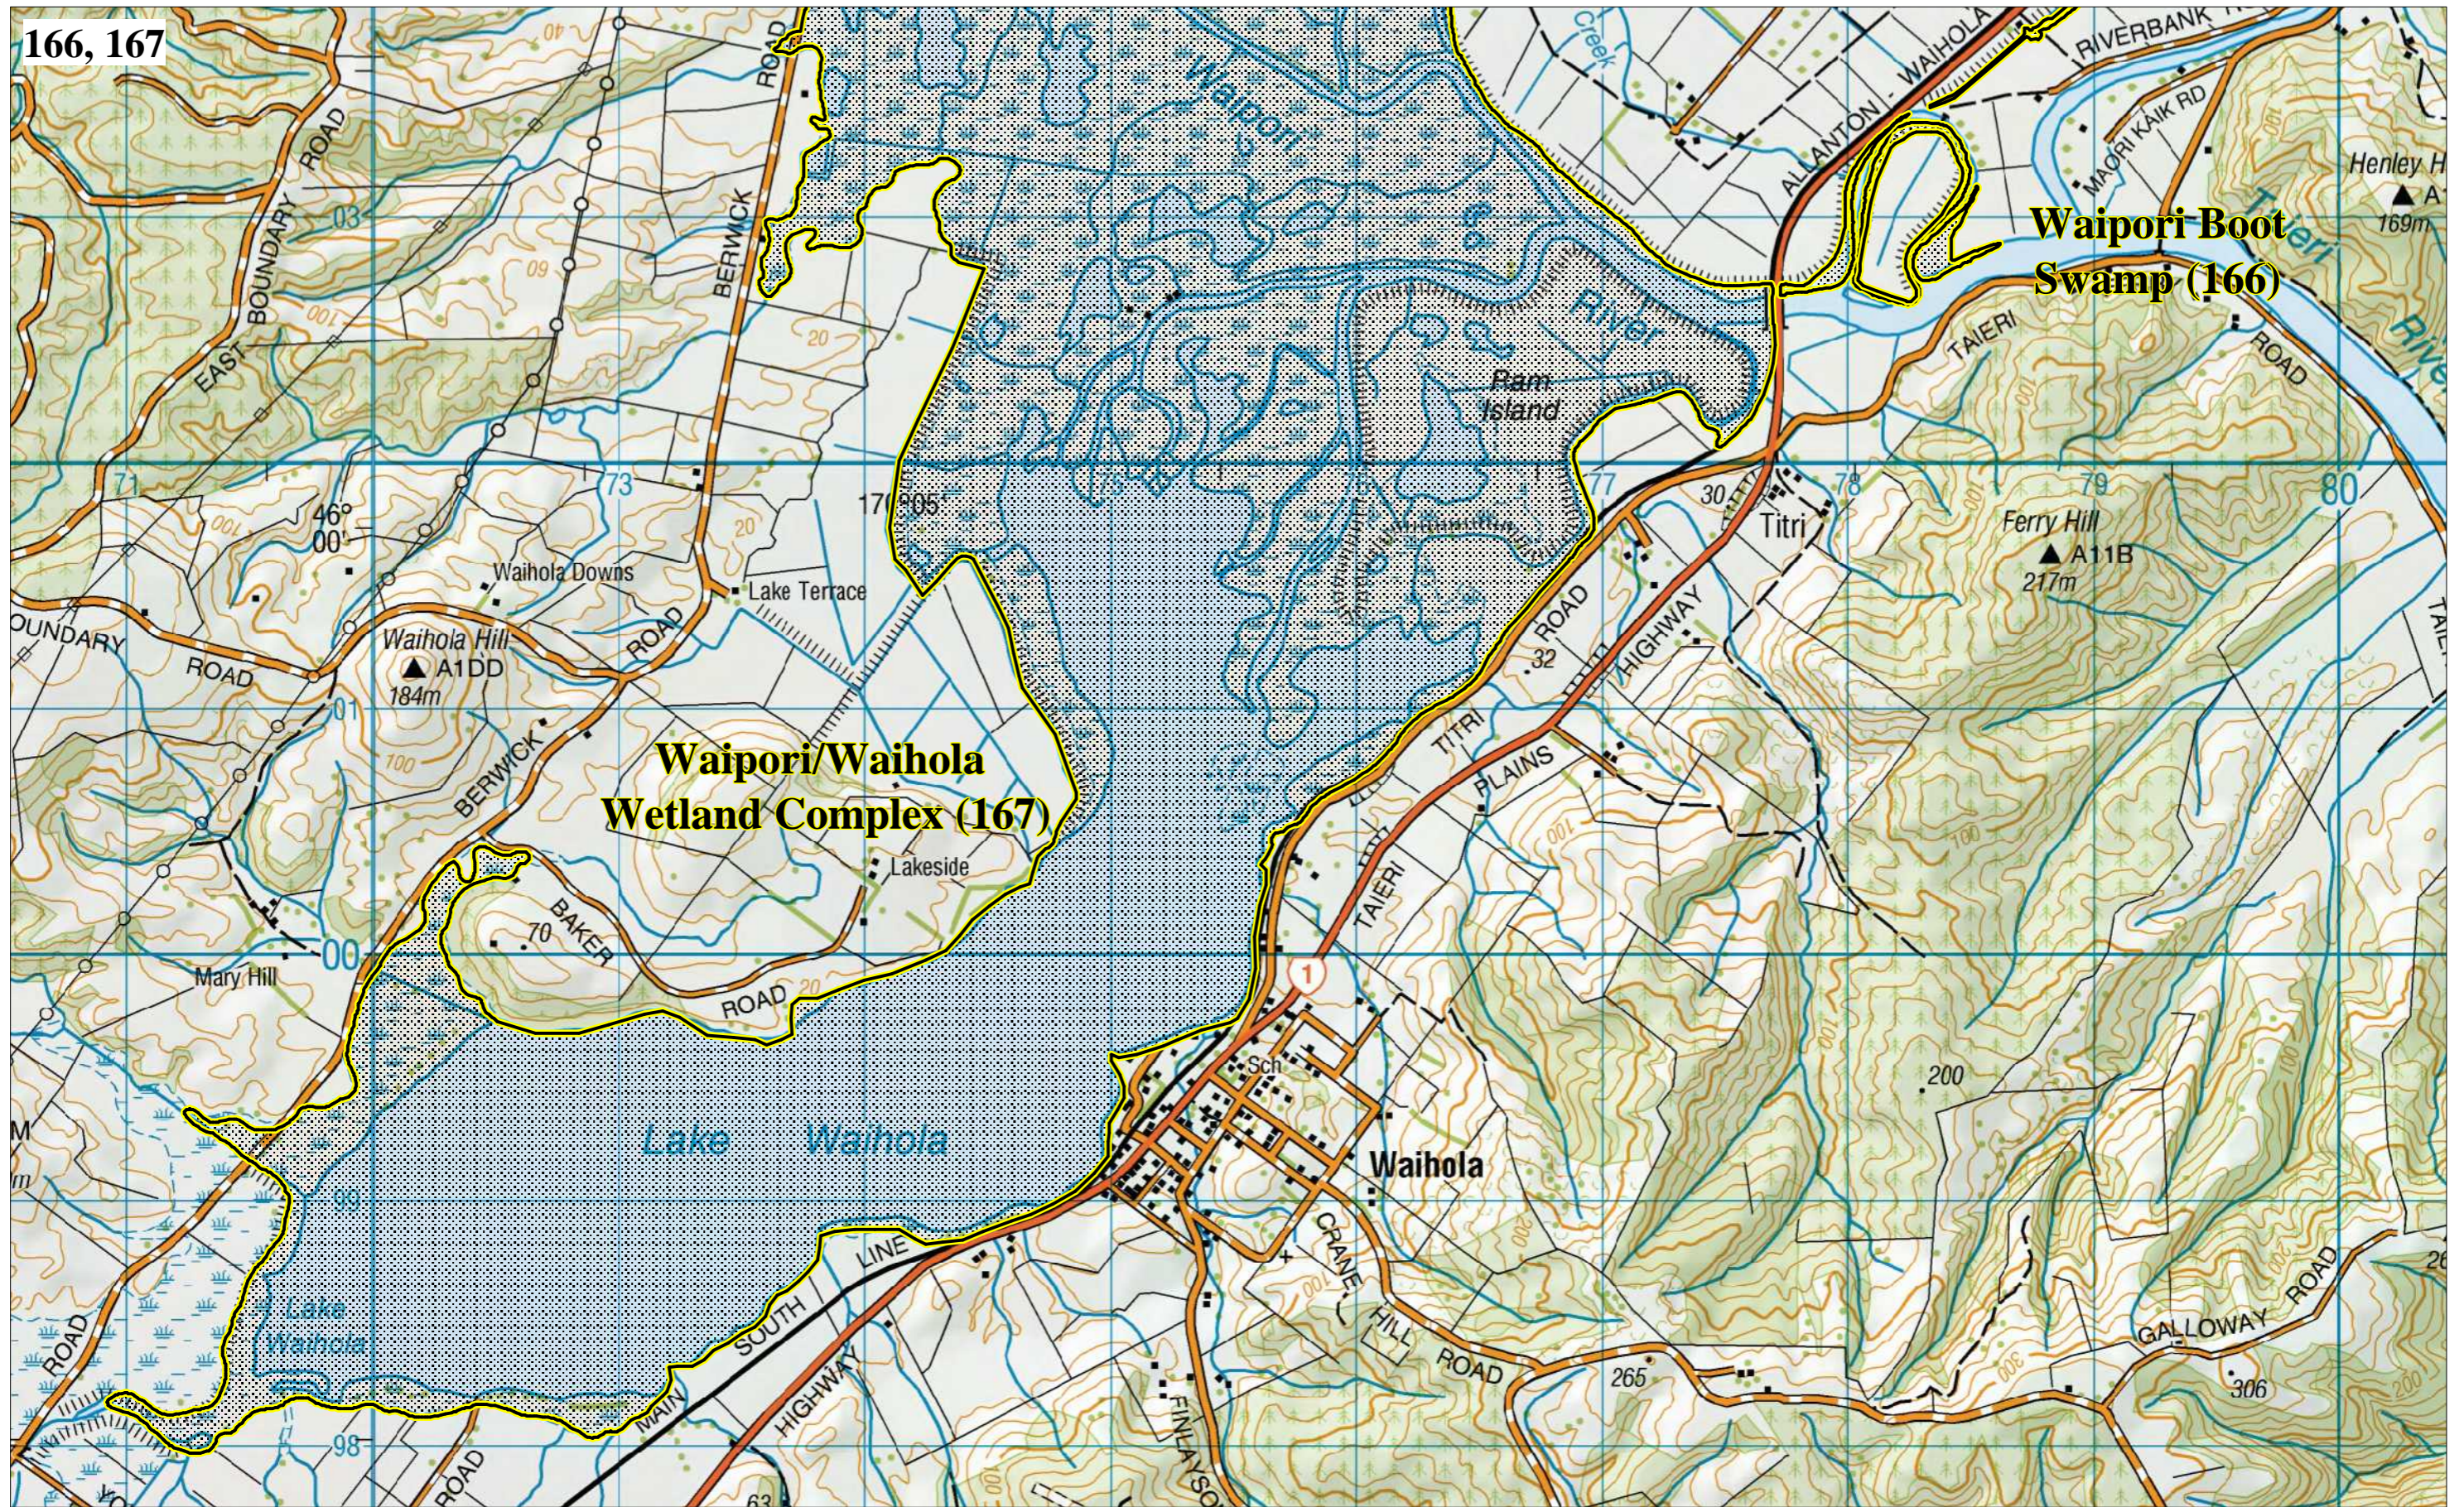

166, 167

Basemap: Land Information New Zealand Topo50 Maps
1 October 2013

Key

 Regionally Significant Wetland

Sourced from LINZ data, Crown and Critchlow Copyright reserved.

Regionally Significant Wetlands Map F45