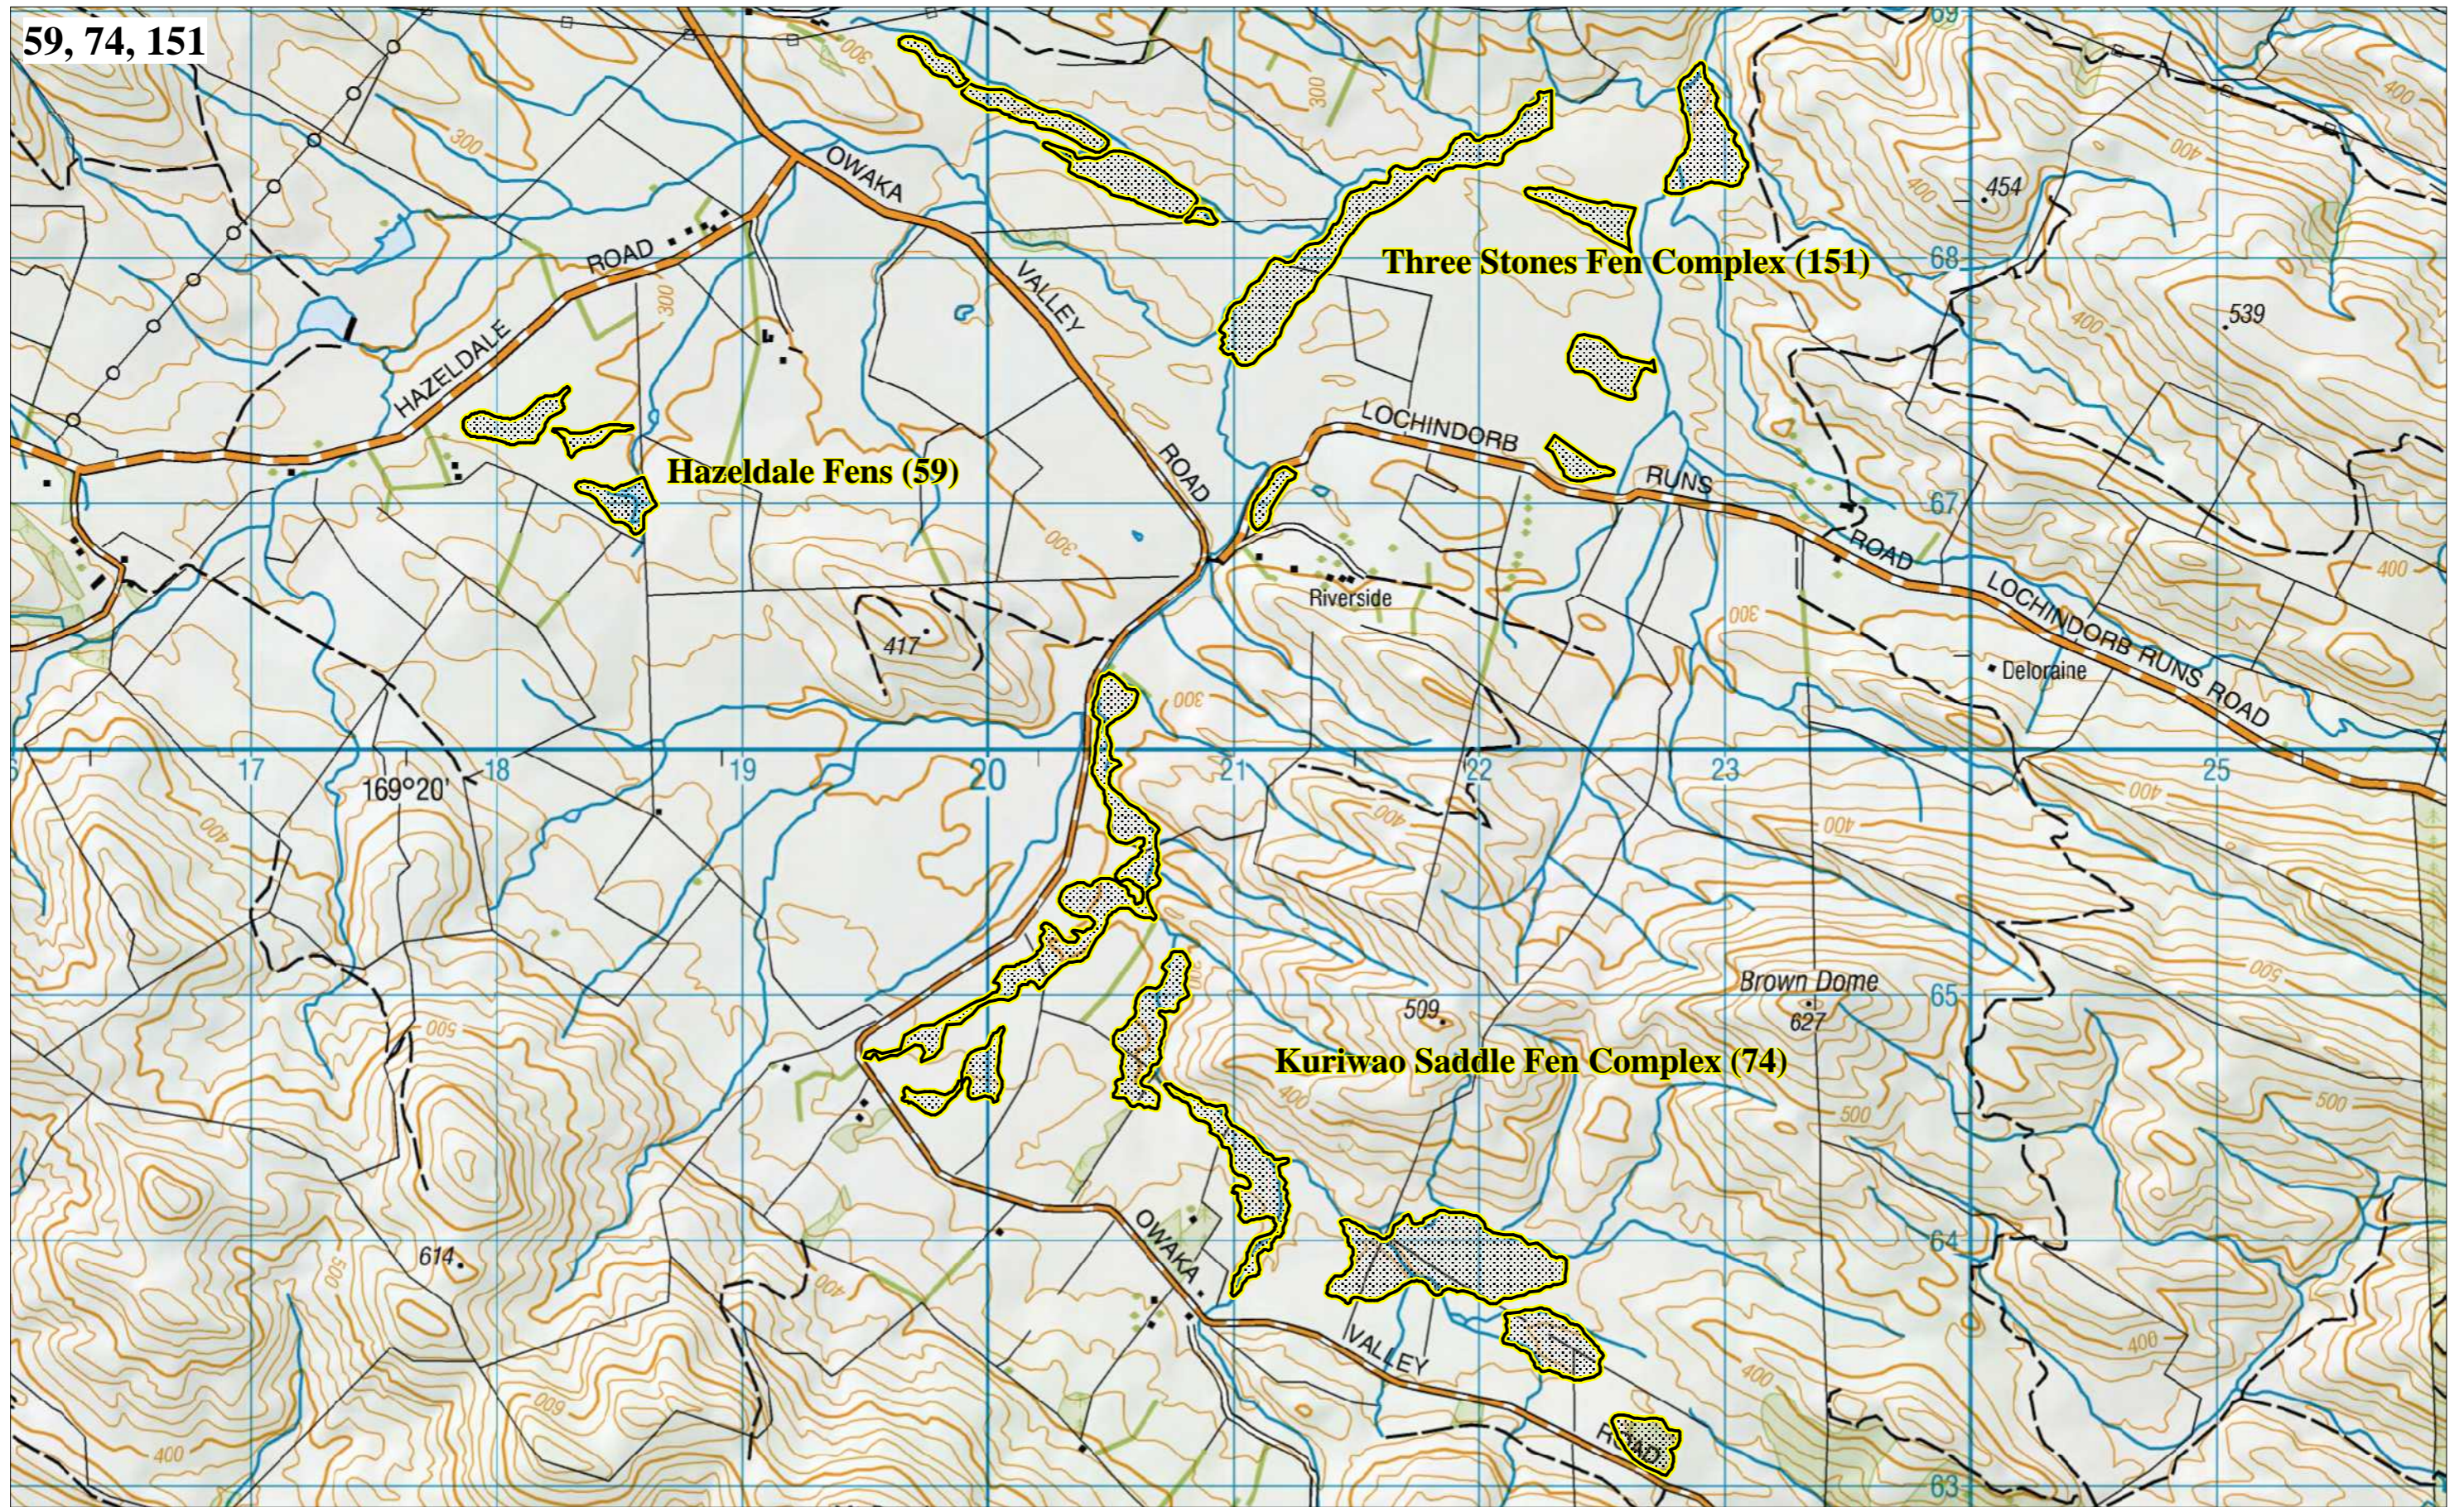

59, 74, 151

Basemap: Land Information New Zealand Topo50 Maps
1 October 2013

Key

 Regionally Significant Wetland

0.5 0 0.5 1
kilometres

Sourced from LINZ data, Crown and Critchlow Copyright reserved.

Regionally Significant Wetlands Map F49