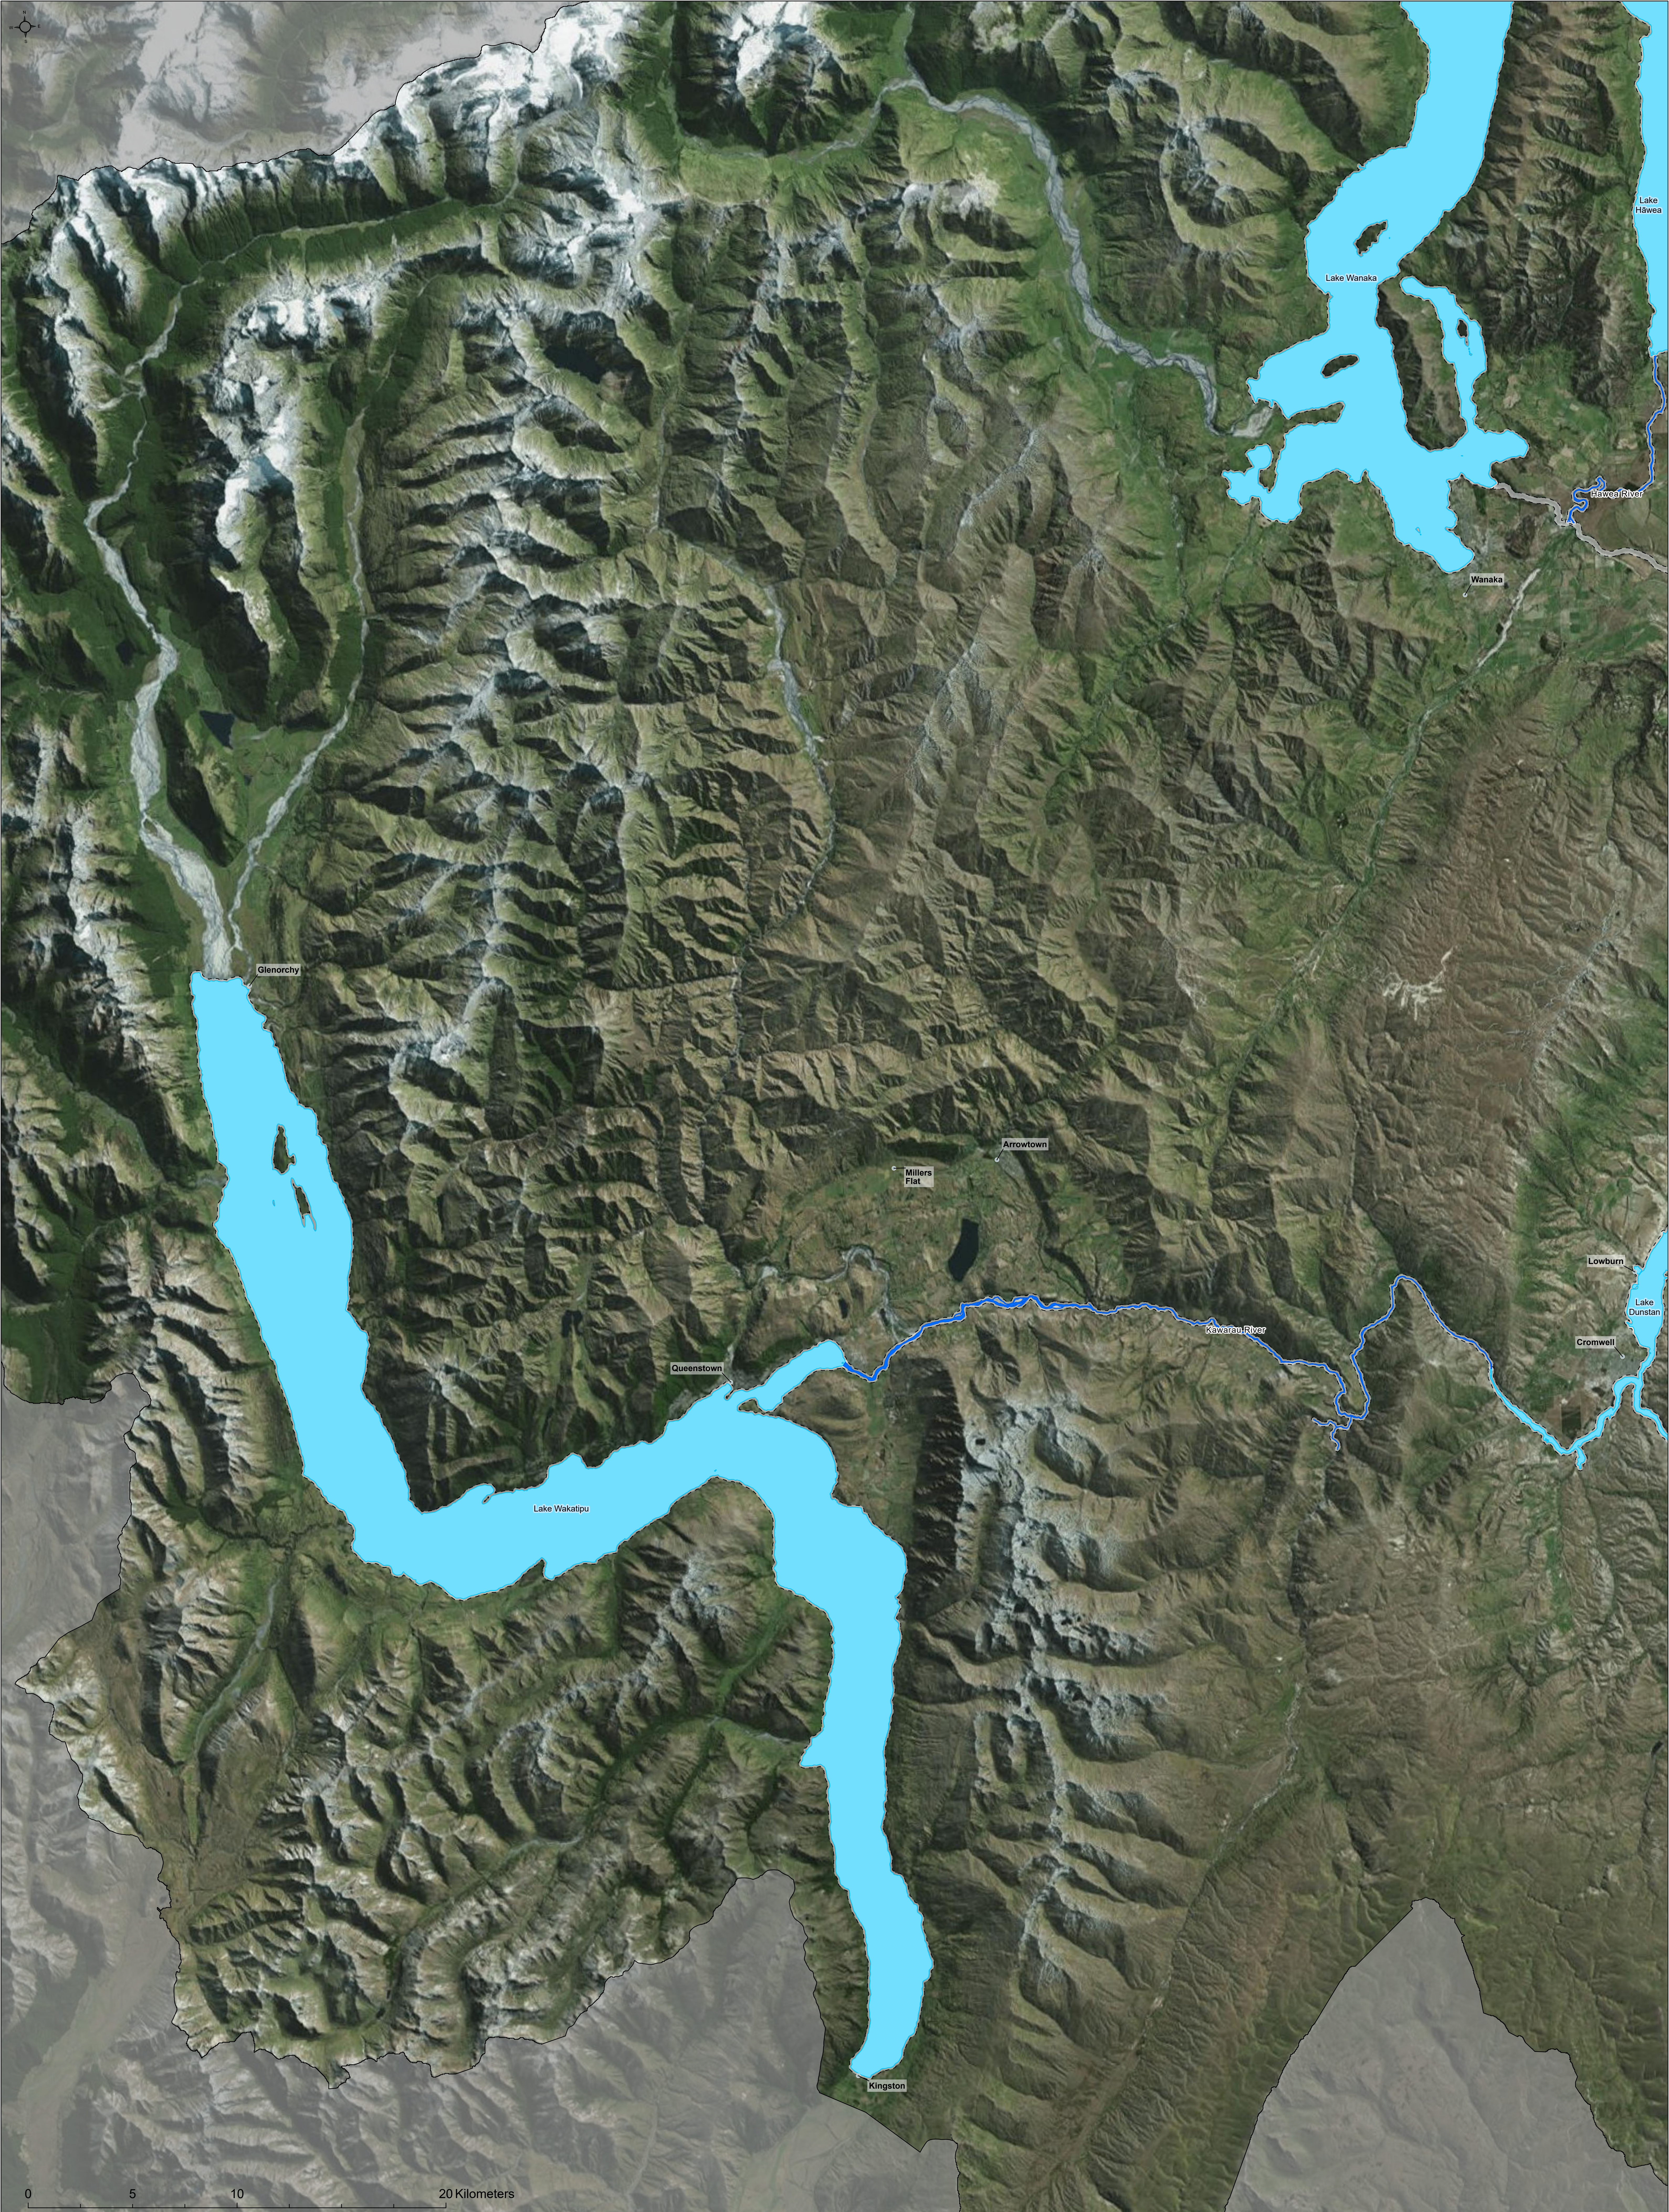

Key:

- Town / City
- 100M Buffer
- Clutha River/Mata-Au Catchment
- Lakes
- Rivers

Clutha River/Mata-Au Catchment

Basemap Series

Map : 2