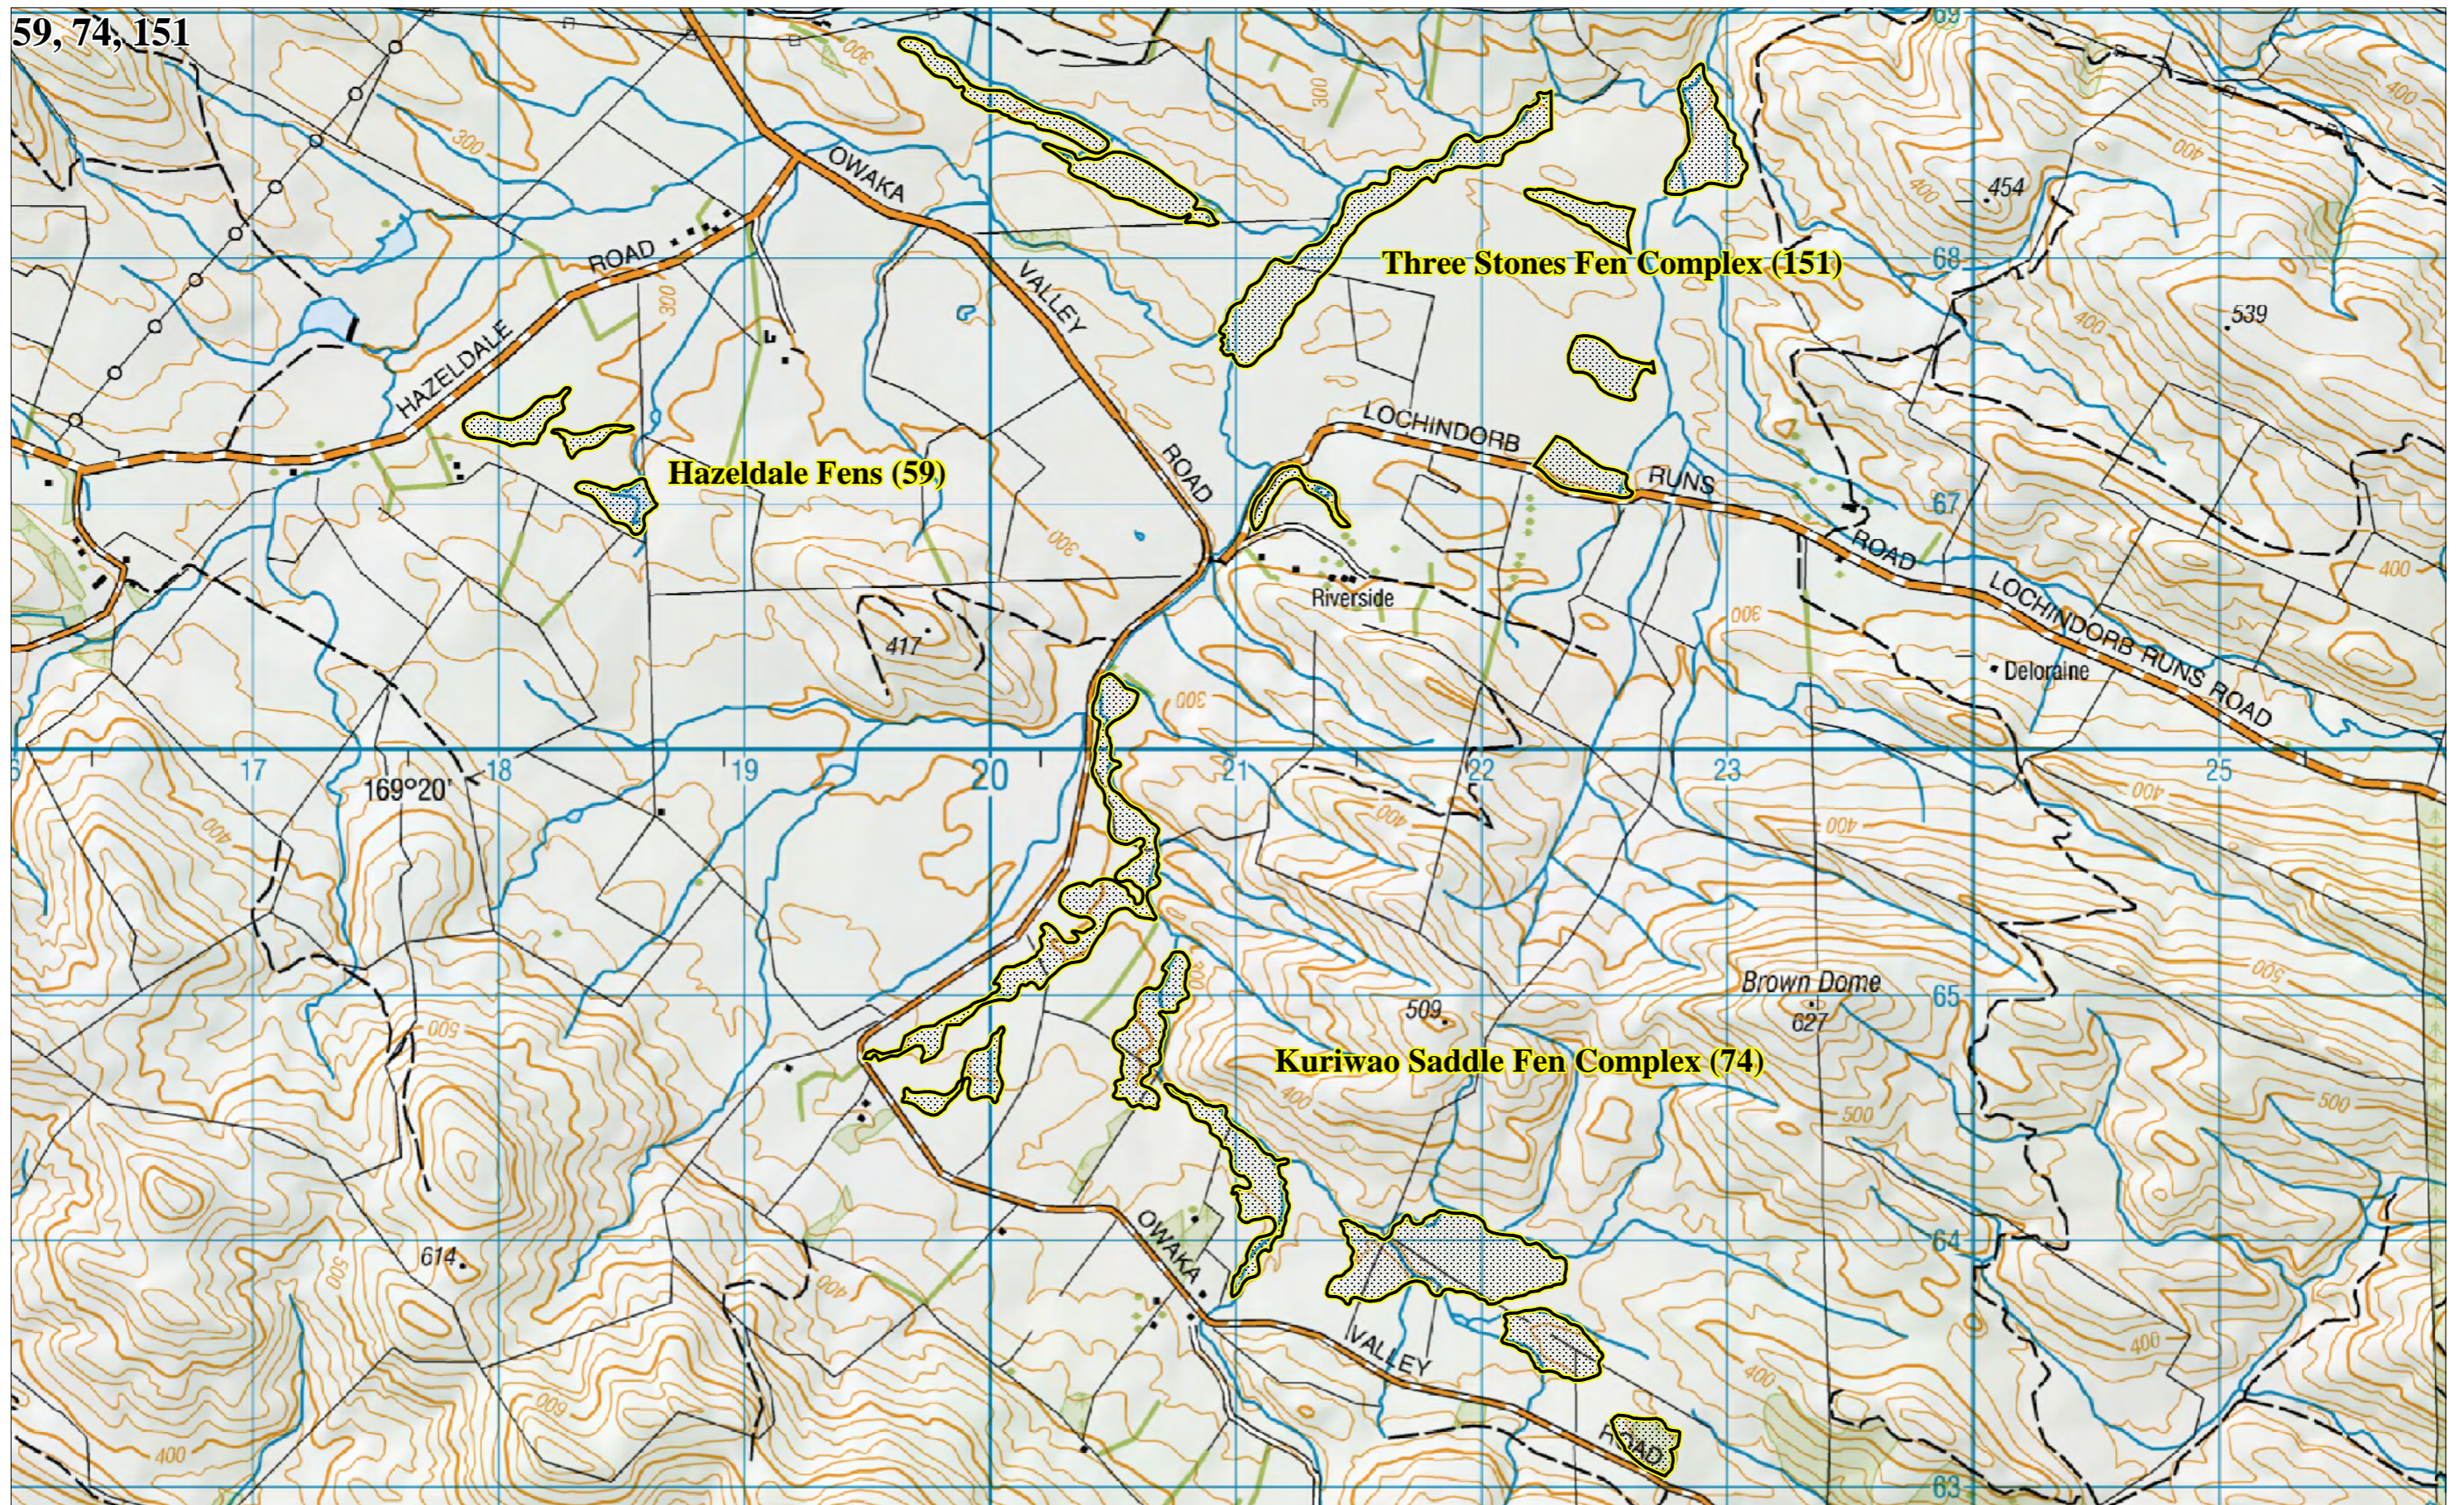

59, 74, 151

Basemap: Land Information New Zealand Topo50 Maps  
Notified 2 July 2011

**Key**

 Regionally significant wetland

Sourced from LINZ data, Crown and Critchlow Copyright reserved.

# Proposed Plan Change 2

## Regionally Significant Wetlands

### Map F53