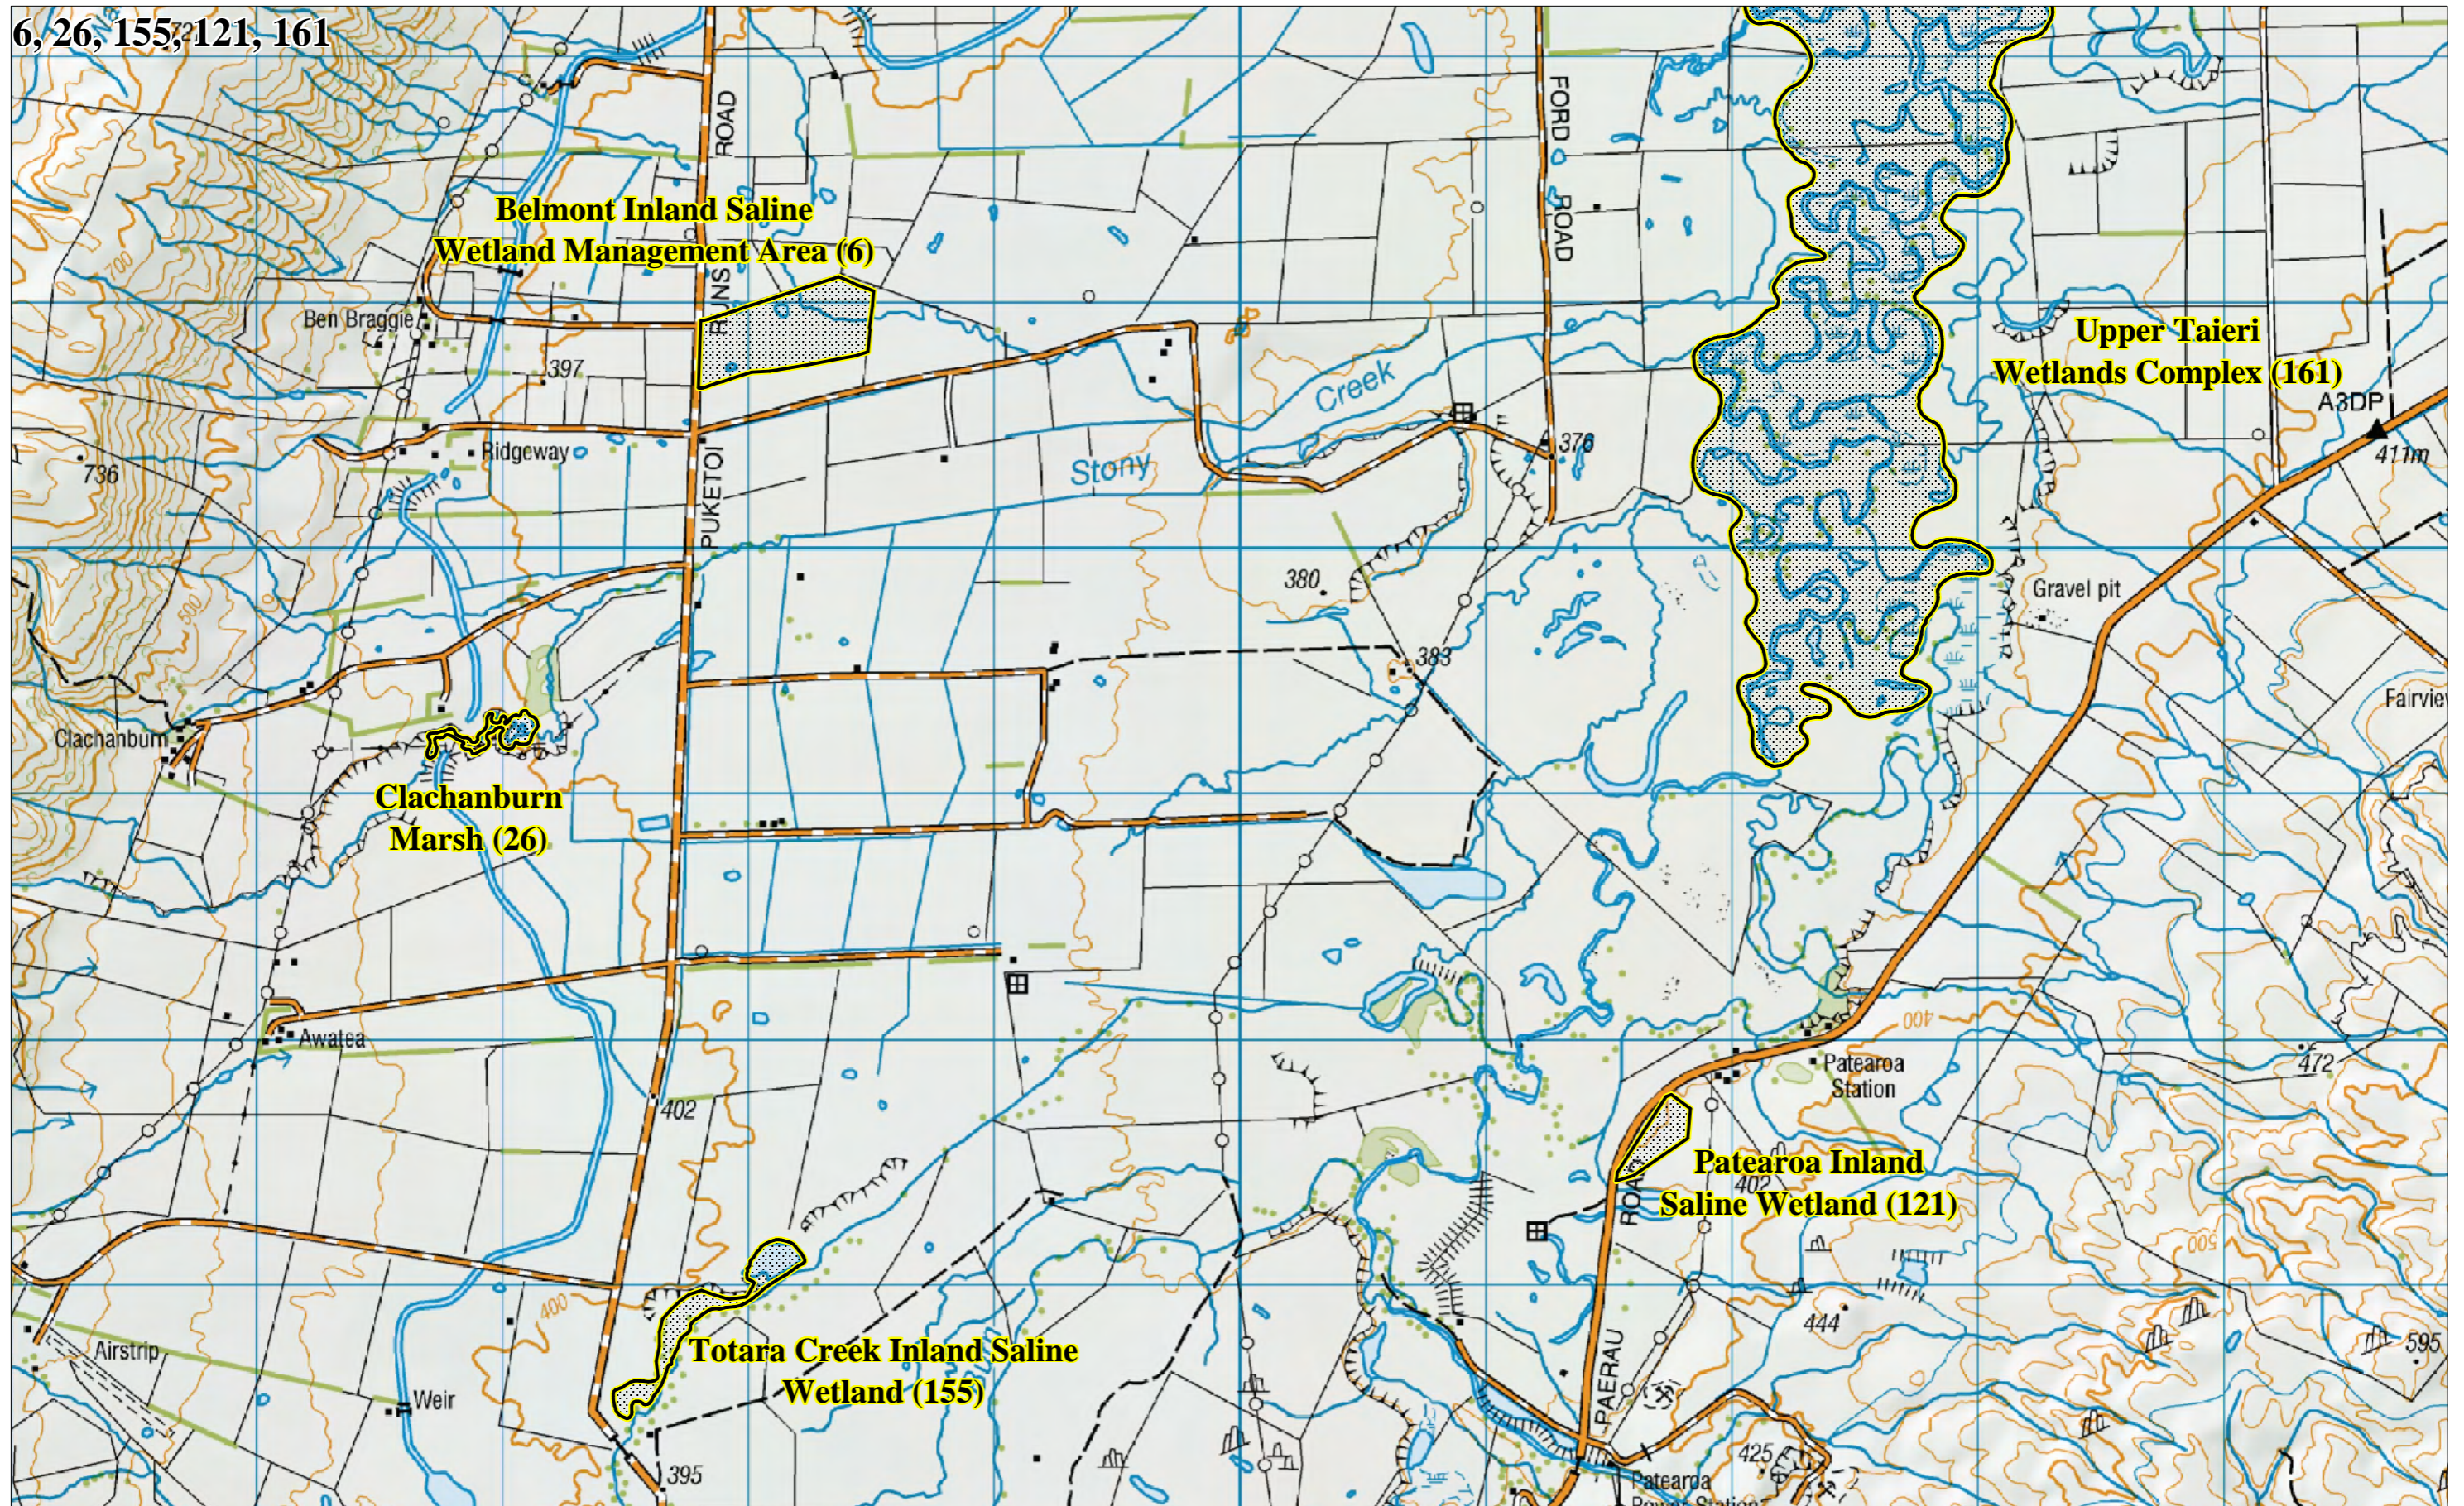

6, 26, 155, 121, 161

Basemap: Land Information New Zealand Topo50 Maps
Notified 2 July 2011

Key

 Regionally significant wetland

Sourced from LINZ data, Crown and Critchlow Copyright reserved.

Proposed Plan Change 2

Regionally Significant Wetlands

Map F25