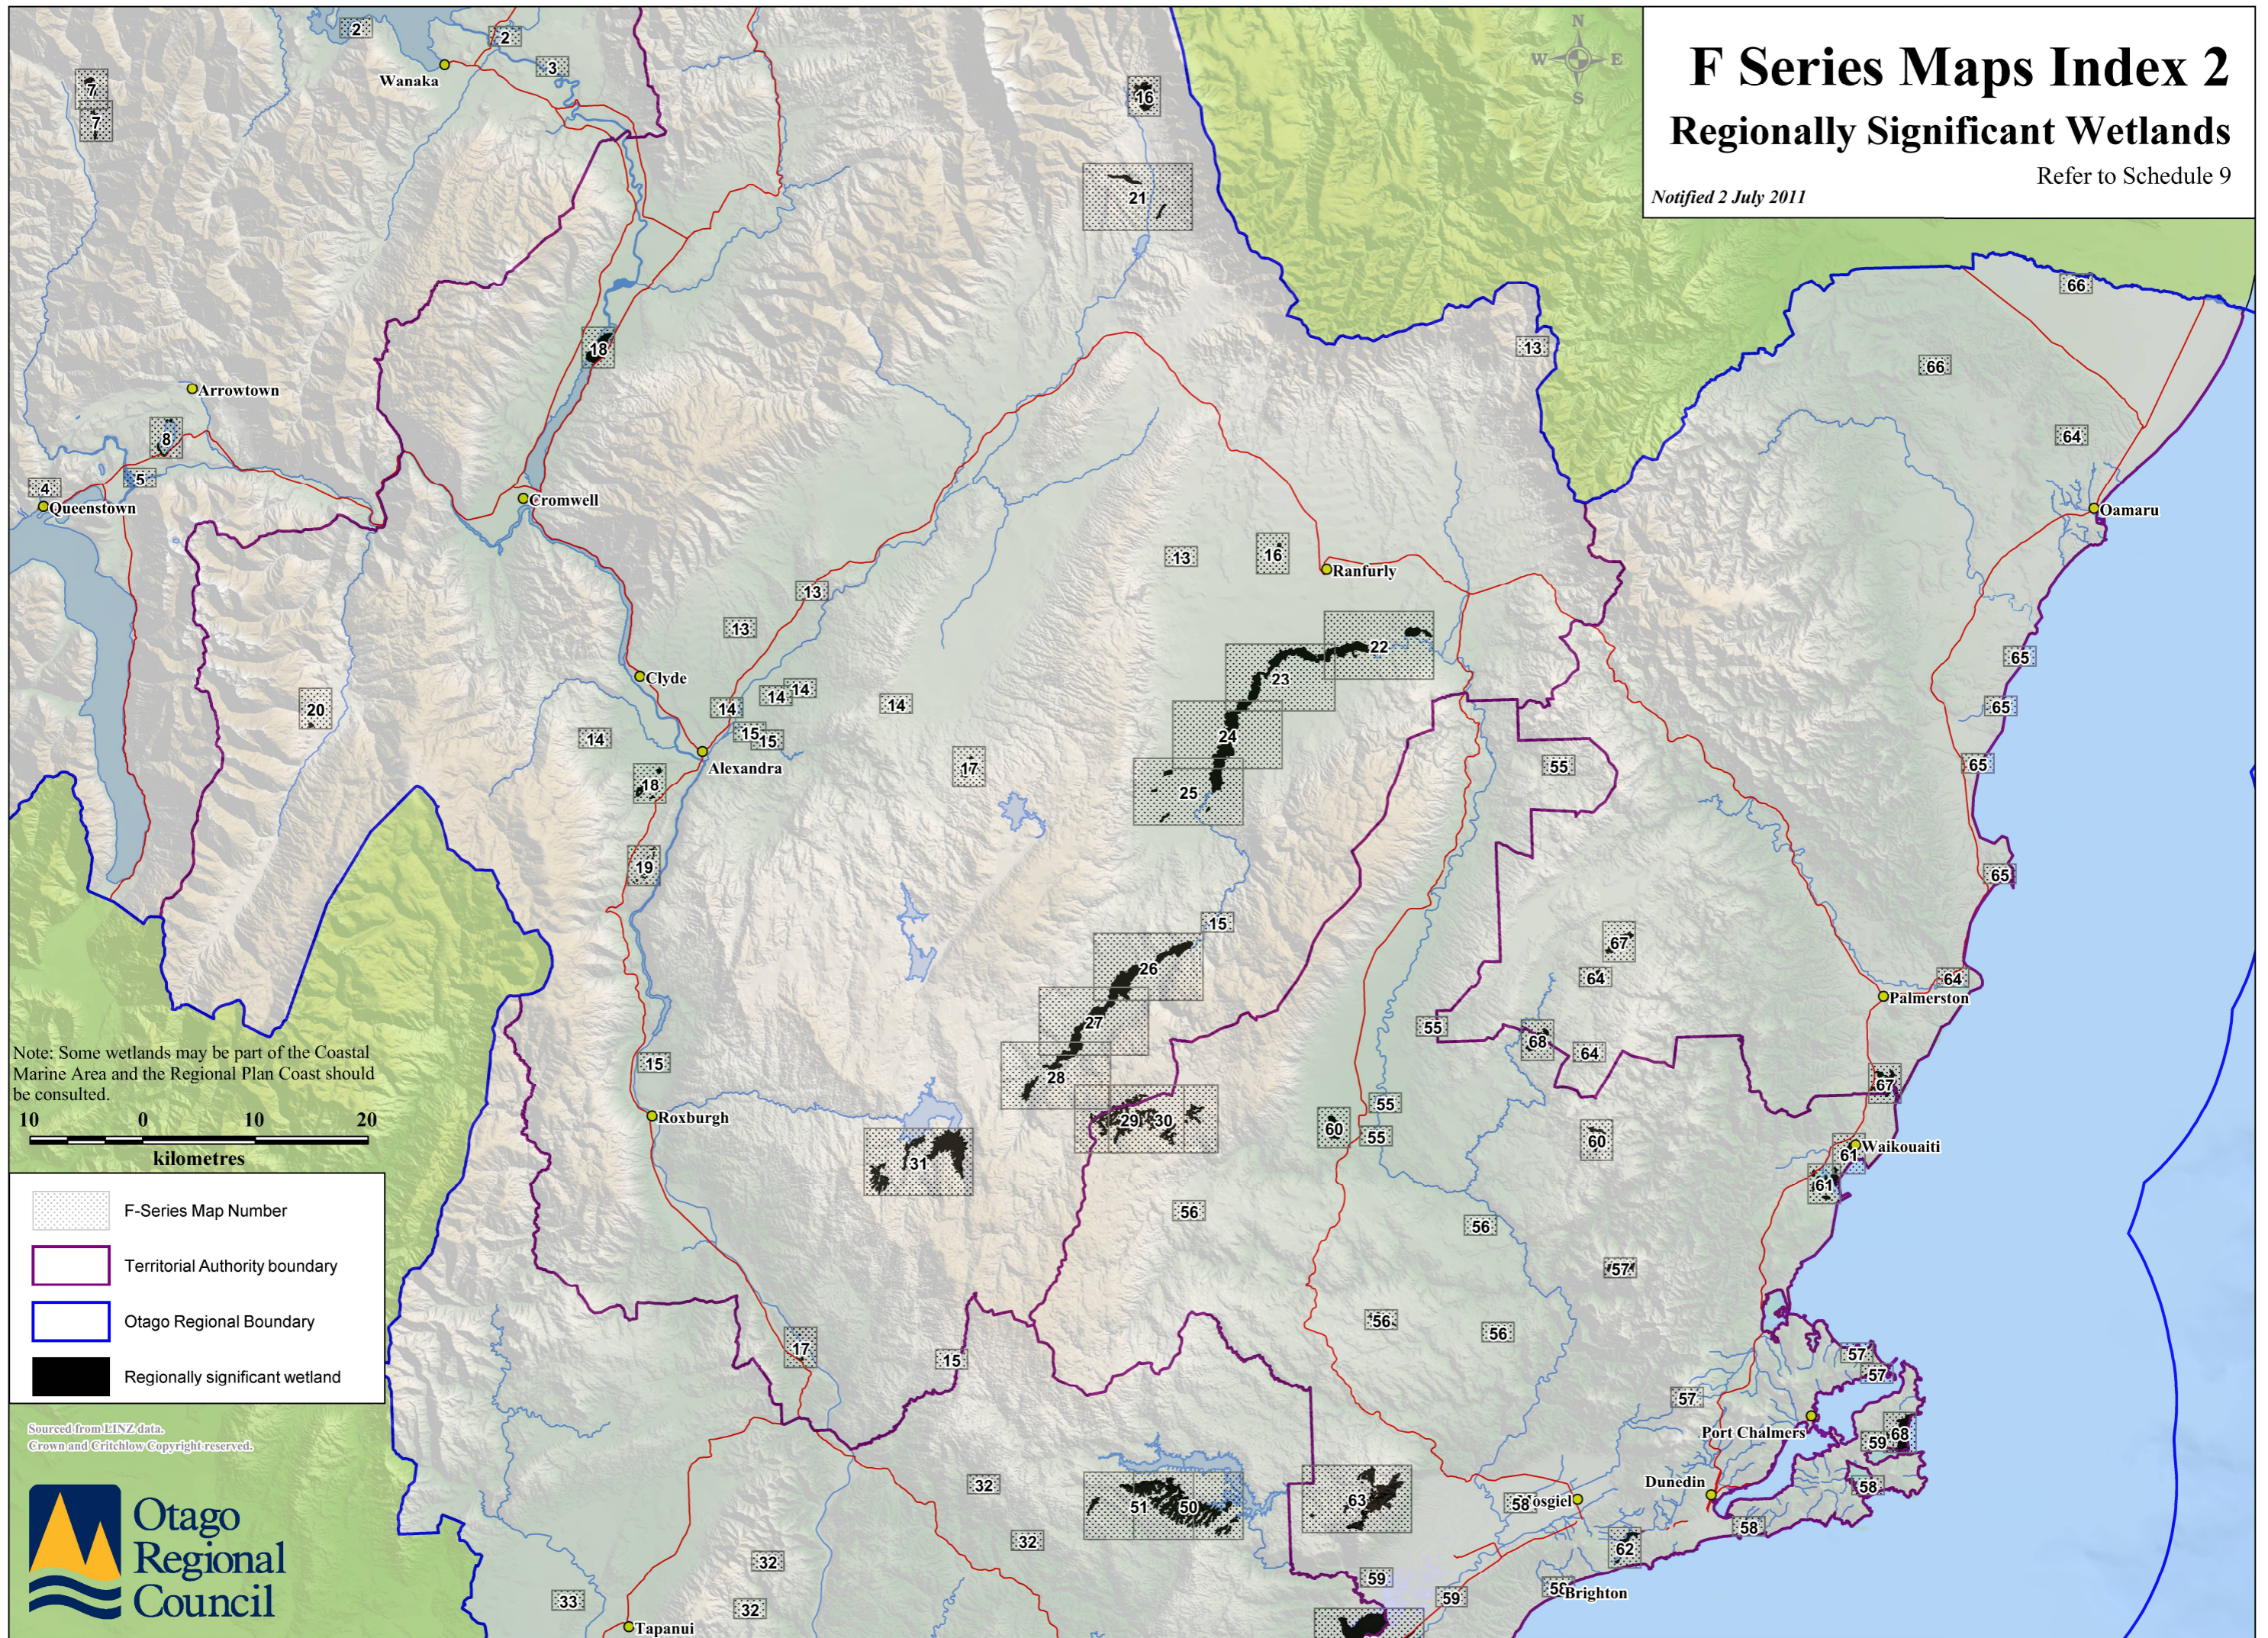

F Series Maps Index 2

Regionally Significant Wetlands

Notified 2 July 2011

Refer to Schedule 9

Note: Some wetlands may be part of the Coastal Marine Area and the Regional Plan Coast should be consulted.

- F-Series Map Number
- Territorial Authority boundary
- Otago Regional Boundary
- Regionally significant wetland

Sourced from LINZ data.
Crown and Critchlow Copyright reserved.