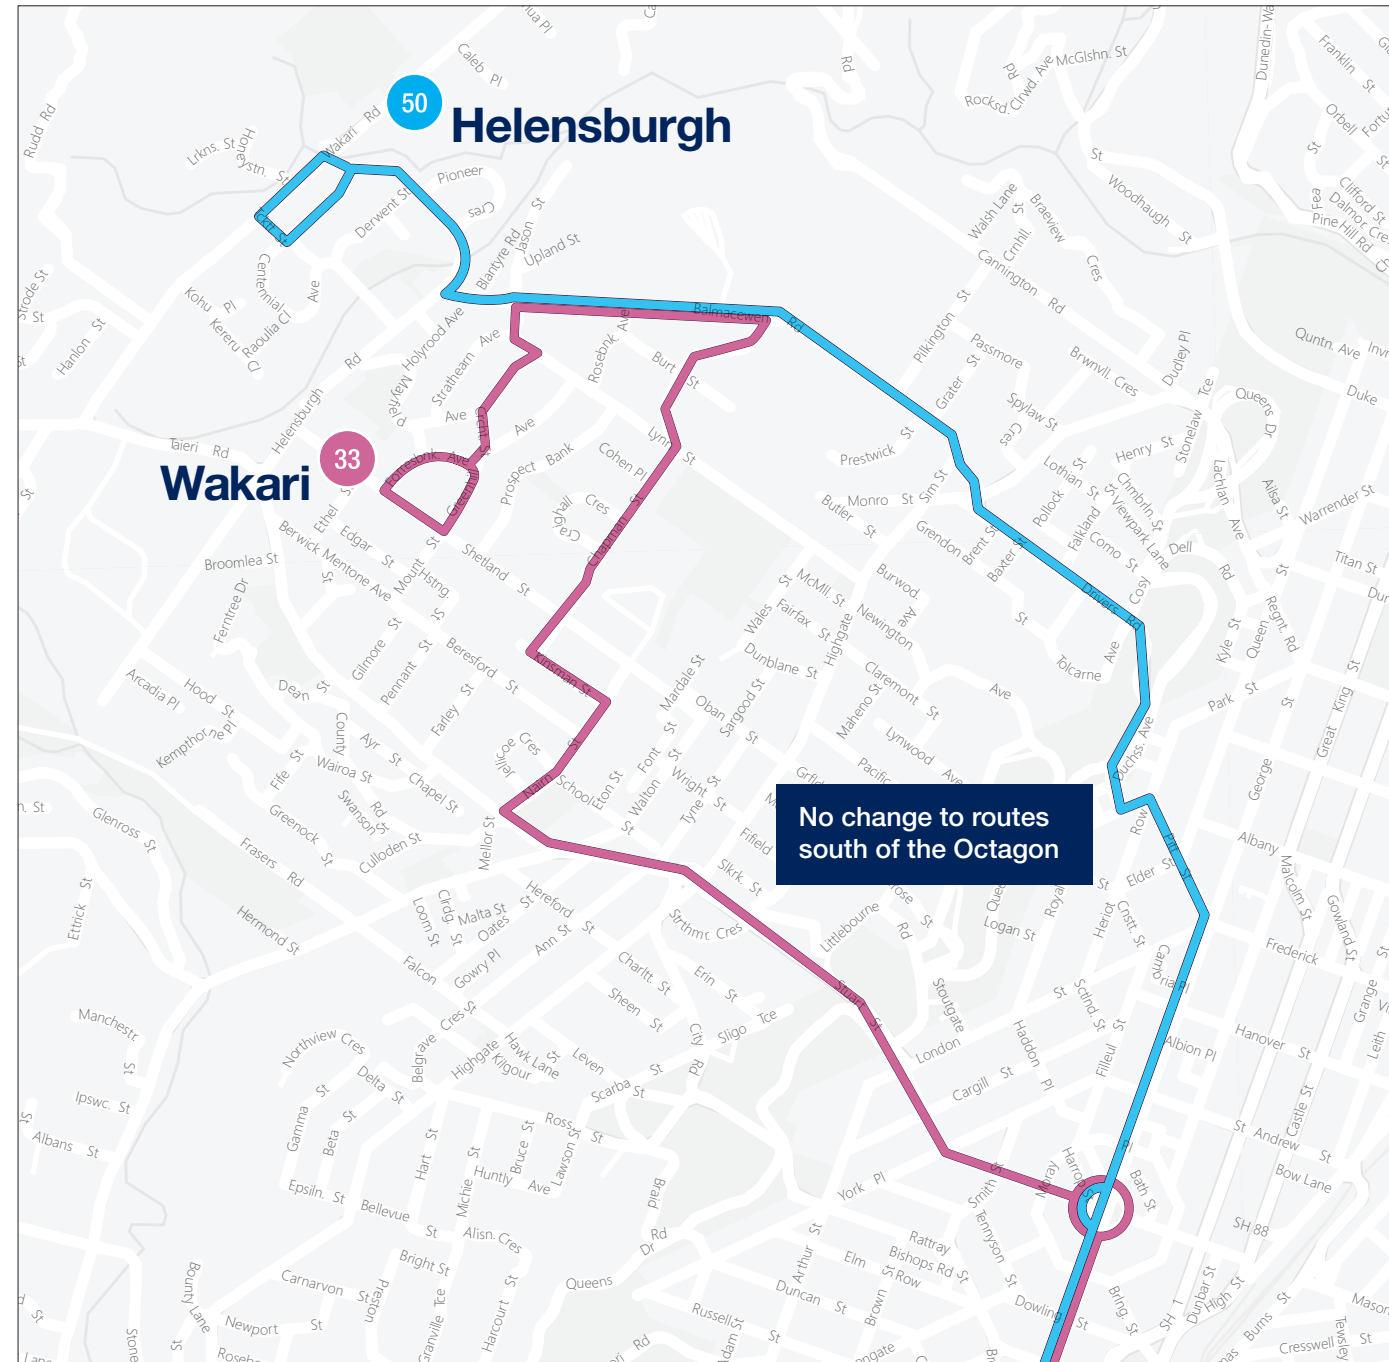

On Monday 2nd July we are making some small changes to these services:

33 WAKARI – CORSTORPHINE

50 HELENSBURGH – ST CLAIR PARK

Note that the City – Corstorphine (33) and City – St Clair Park (50) parts of these services have no route changes.

Changes to **33 Wakari – Corstorphine (Wakari end)**

Instead of running along Centennial Ave and Shetland St, the service will begin at Forresbank Ave before entering Balmacewen Rd via Crichton Street and Lynn Street. It will then follow the length of Chapman St, turning into Nairn Street then following Stuart Street into the City.

Changes to **50 Helensburgh - St Clair Park (Helensburgh end)**

Instead of running along Lynn St and Highgate, this service will depart from Tuckett Street, via Centennial Avenue and Helensburgh Road, travelling the length of Balmacewen Rd into Maori Hill. The service will then continue into Drivers Road towards the City.

Why are we changing the routes?

Community members in the Wakari and Helensburgh area raised concerns about the route changes made in September 2017. Our councillors have taken on board the feedback and elected to re-route these two services.

Keep this flyer close to your timetable booklet. We will re-issue an updated full timetable later this year.

Visit our website: www.orc.govt.nz/public-transport/dunedin-buses for latest timetable info.

Changes to

Wakari and Helensburgh

Bus services