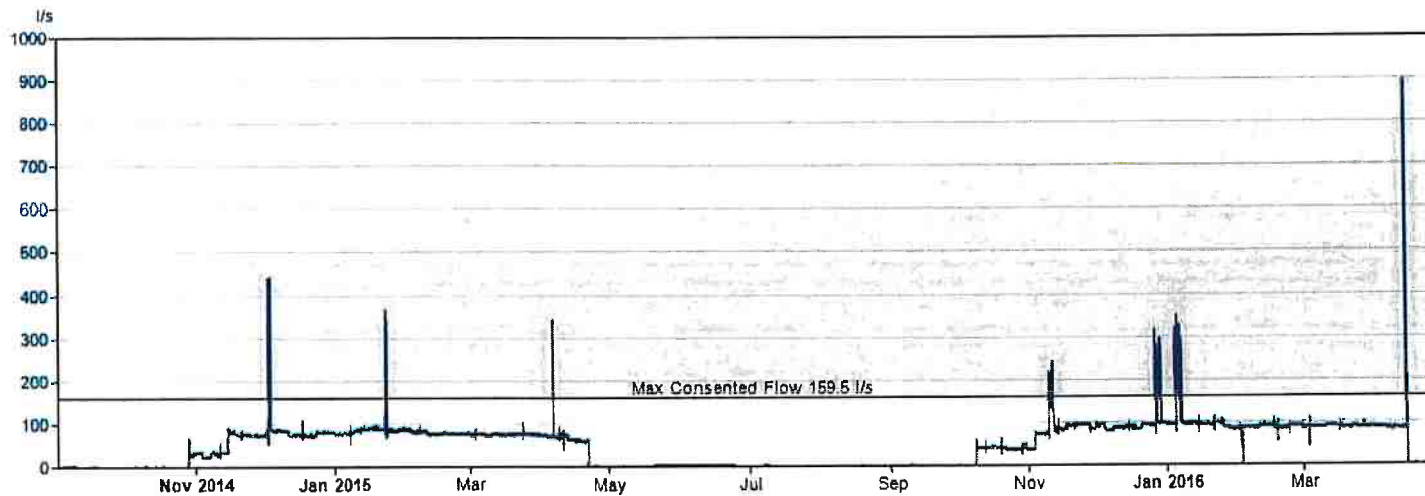

You can zoom in and out of the graph using the scroll wheel on your mouse. You can drag the graph to pan left and right

[View Graph Beta](#)

Flow Rate

Flow Meter Rate

Date From: 01/09/16 11:34:00 Date To: 16/04/18 11:34:07 View

Data Series

Flow Meter Rate

Facts and Figures

LAST: 28 l/s
16/04/18 11:15:00

MAX: 349 l/s
19/01/17 09:45:00

 You can zoom in and out of the graph using the scroll wheel on your mouse. You can drag the graph to pan left and right

[View Graph Beta](#)

Flow Rate

Flow Meter Rate

Data Series
 Flow Meter Rate ✕

Facts and Figures
LAST: 0 l/s 30/04/16 11:30:00 ✕
MAX: 896 l/s 15/04/16 10:30:00 ✕

Date From: Date To:

You can zoom In and out of the graph using the scroll wheel on your mouse. You can drag the graph to pan left and right

View Graph Beta

■ Flow Meter Rate

Flow Rate

Date From: 01/09/13 11:34:00 Date To: 30/04/14 11:34:00 View

Data Series
 Flow Meter Rate

Facts and Figures
■ LAST: 0 l/s
30/04/14 11:30:00
■ MAX: 1,242 l/s
06/04/14 22:35:33