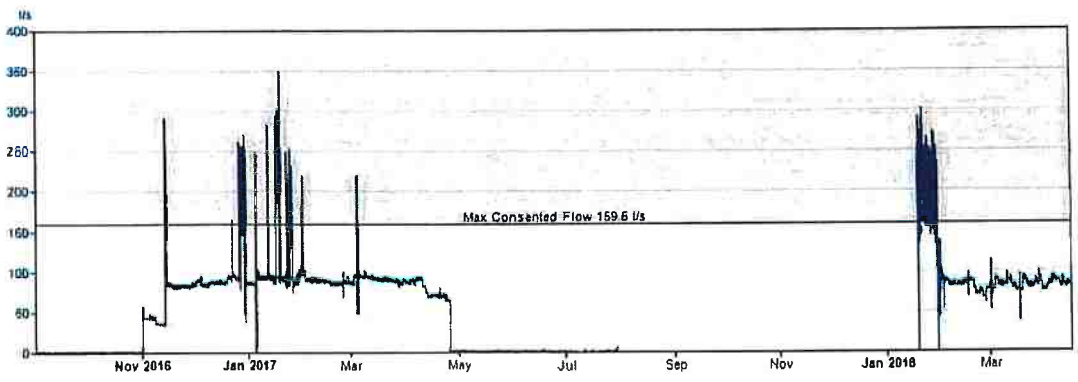

You can zoom in and out of the graph using the scroll wheel on your mouse. You can drag the graph to pan left and right

[View Graph Beta](#)

Flow Rate

Flow Meter Rate

Date From: 01/09/16 11:34:00 Date To: 16/04/18 11:34:07 View

Data Series

Flow Meter Rate

Facts and Figures

LAST: 28 l/s
16/04/18 11:15:00

MAX: 349 l/s
19/01/17 09:45:00

 You can zoom in and out of the graph using the scroll wheel on your mouse. You can drag the graph to pan left and right

[View Graph Beta](#)

Flow Rate

Flow Meter Rate

Data Series
 Flow Meter Rate ✕

Facts and Figures
LAST: 0 l/s 30/04/16 11:30:00 ✕
MAX: 896 l/s 15/04/16 10:30:00 ✕

Date From: Date To:

You can zoom In and out of the graph using the scroll wheel on your mouse. You can drag the graph to pan left and right

View Graph Beta

■ Flow Meter Rate

Flow Rate

Date From: 01/09/13 11:34:00 Date To: 30/04/14 11:34:00 View

Data Series
 Flow Meter Rate

Facts and Figures
■ LAST: 0 l/s
30/04/14 11:30:00
■ MAX: 1,242 l/s
06/04/14 22:35:33