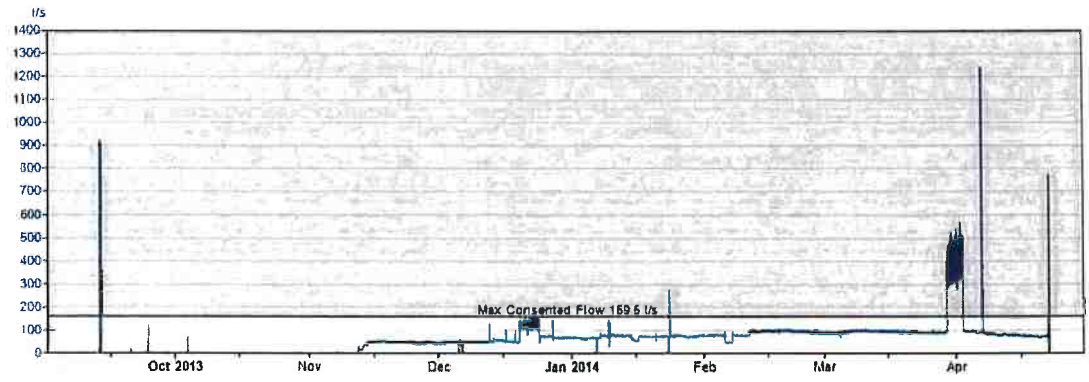

Data Series

Flow Meter Rate

Facts and Figures

LAST: 28 l/s
16/04/18 11:15:00

MAX: 349 l/s
19/01/17 09:45:00

 You can zoom in and out of the graph using the scroll wheel on your mouse. You can drag the graph to pan left and right

[View Graph Beta](#)

Flow Rate

Flow Meter Rate

Data Series
 Flow Meter Rate ✕

Facts and Figures
LAST: 0 l/s 30/04/16 11:30:00 ✕
MAX: 896 l/s 15/04/16 10:30:00 ✕

Date From: Date To:

You can zoom In and out of the graph using the scroll wheel on your mouse. You can drag the graph to pan left and right

View Graph Beta

■ Flow Meter Rate

Flow Rate

Date From: 01/09/13 11:34:00 Date To: 30/04/14 11:34:00 View

Data Series
 Flow Meter Rate

Facts and Figures
■ LAST: 0 l/s
30/04/14 11:30:00
■ MAX: 1,242 l/s
06/04/14 22:35:33

 You can zoom in and out of the graph using the scroll wheel on your mouse. You can drag the graph to pan left and right

[View Graph Beta](#)