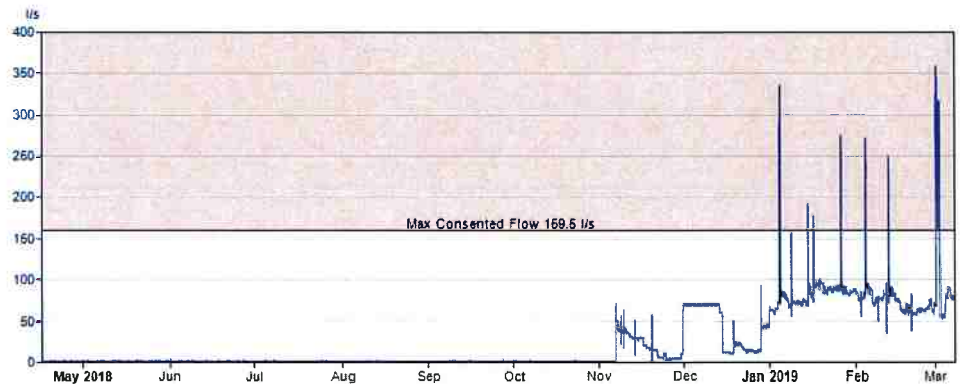

Flow Rate

■ Flow Meter Rate

Date From: 16/04/18 10:55:00 Date To: 08/03/19 10:55:59 ◀

<input type="checkbox"/> Data Series	
<input checked="" type="checkbox"/> Flow Meter Rate	✕

Facts and Figures	
■ LAST: 79 l/s	✕
07/03/19 12:45:00	
■ MAX: 359 l/s	✕
01/03/19 13:45:00	

You can zoom in and out of the graph using the scroll wheel on your mouse. You can drag the graph to pan left and right

[View Graph Beta](#)

Flow Rate

Flow Meter Rate

Date From: 01/09/16 11:34:00 Date To: 16/04/18 11:34:07 View

Data Series

Flow Meter Rate

Facts and Figures

LAST: 28 l/s
16/04/18 11:15:00

MAX: 349 l/s
19/01/17 09:45:00

 You can zoom in and out of the graph using the scroll wheel on your mouse. You can drag the graph to pan left and right

[View Graph Beta](#)

Flow Rate

Flow Meter Rate

Data Series
 Flow Meter Rate ✕

Facts and Figures
LAST: 0 l/s 30/04/16 11:30:00 ✕
MAX: 896 l/s 15/04/16 10:30:00 ✕

Date From: Date To:

You can zoom In and out of the graph using the scroll wheel on your mouse. You can drag the graph to pan left and right