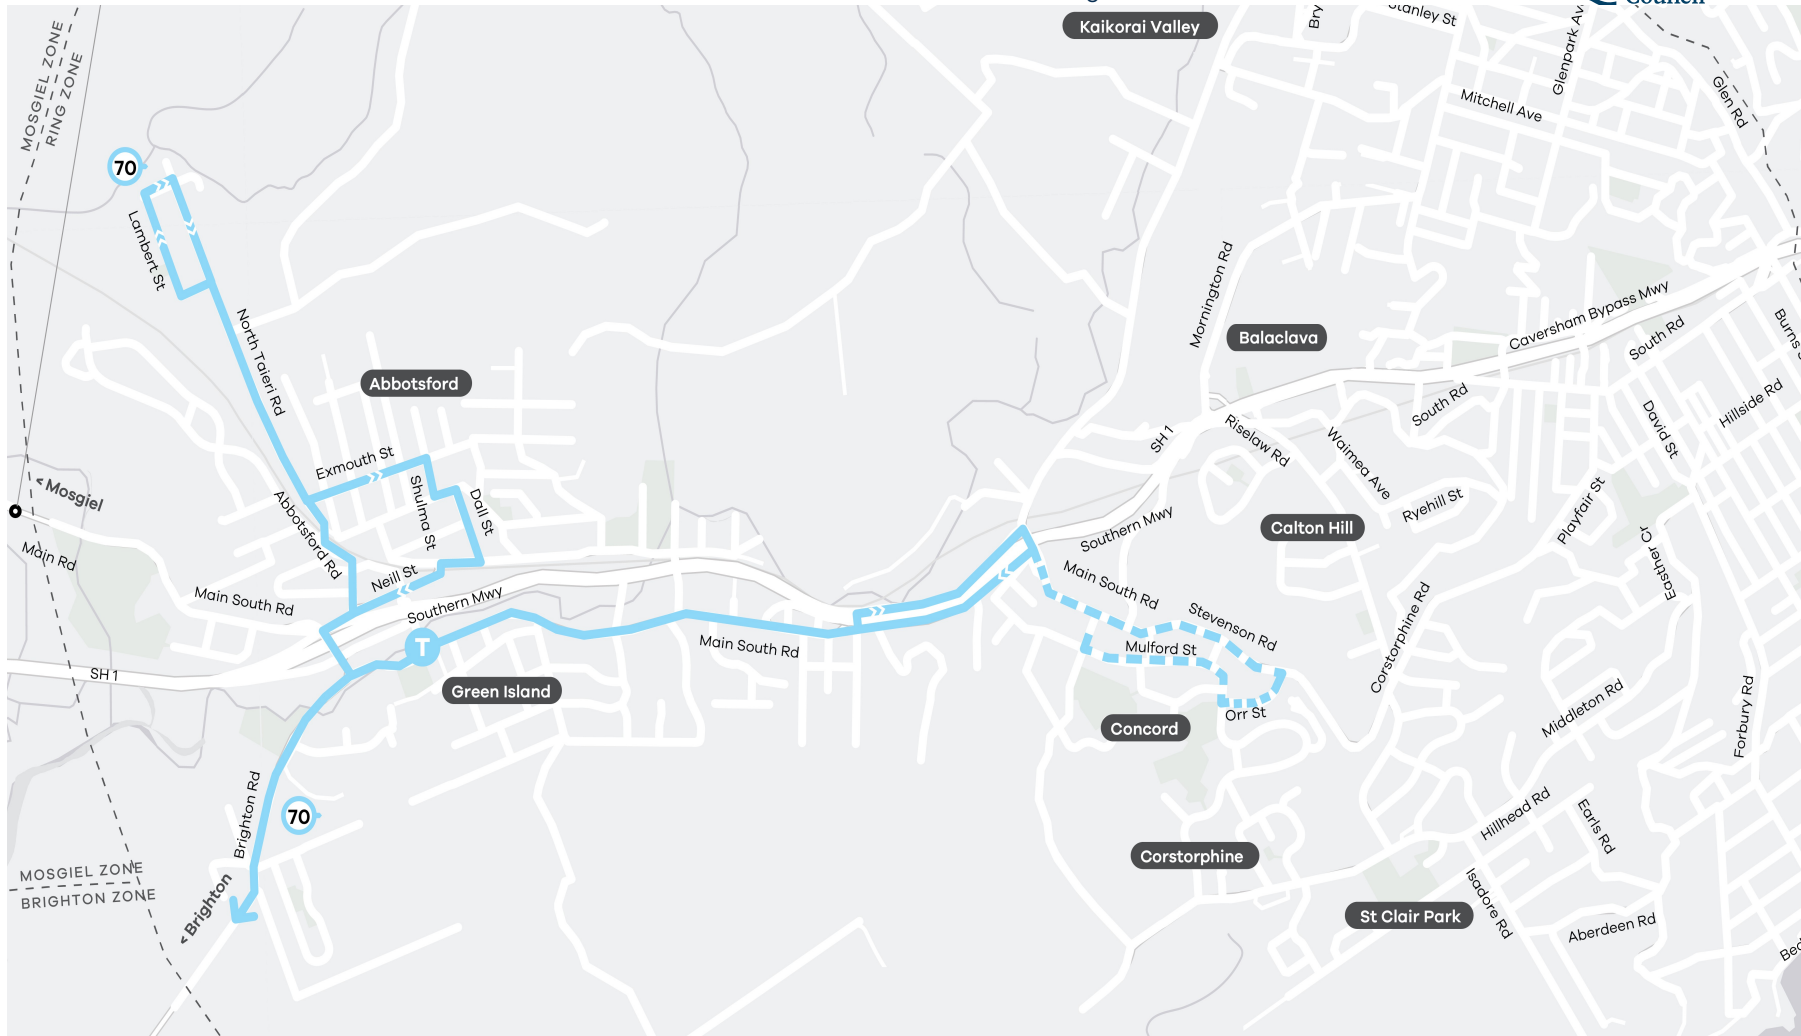

Dunedin Bus Timetable

From September 2020

The times listed are a guide.
Exact timing depends on traffic flow and number of pick-ups/drop-offs.

Orbus Dunedin | 0800 ORBUSDN (672 8736) | www.orc.govt.nz/orbusDN

Please signal driver at stop

Brought to you by
Otago Regional Council

All Buses

Free WiFi

Bike Racks
Max 2 bikes per bus

Wheelchair Access
See www.orc.govt.nz/onthebusDN
for max size and weight