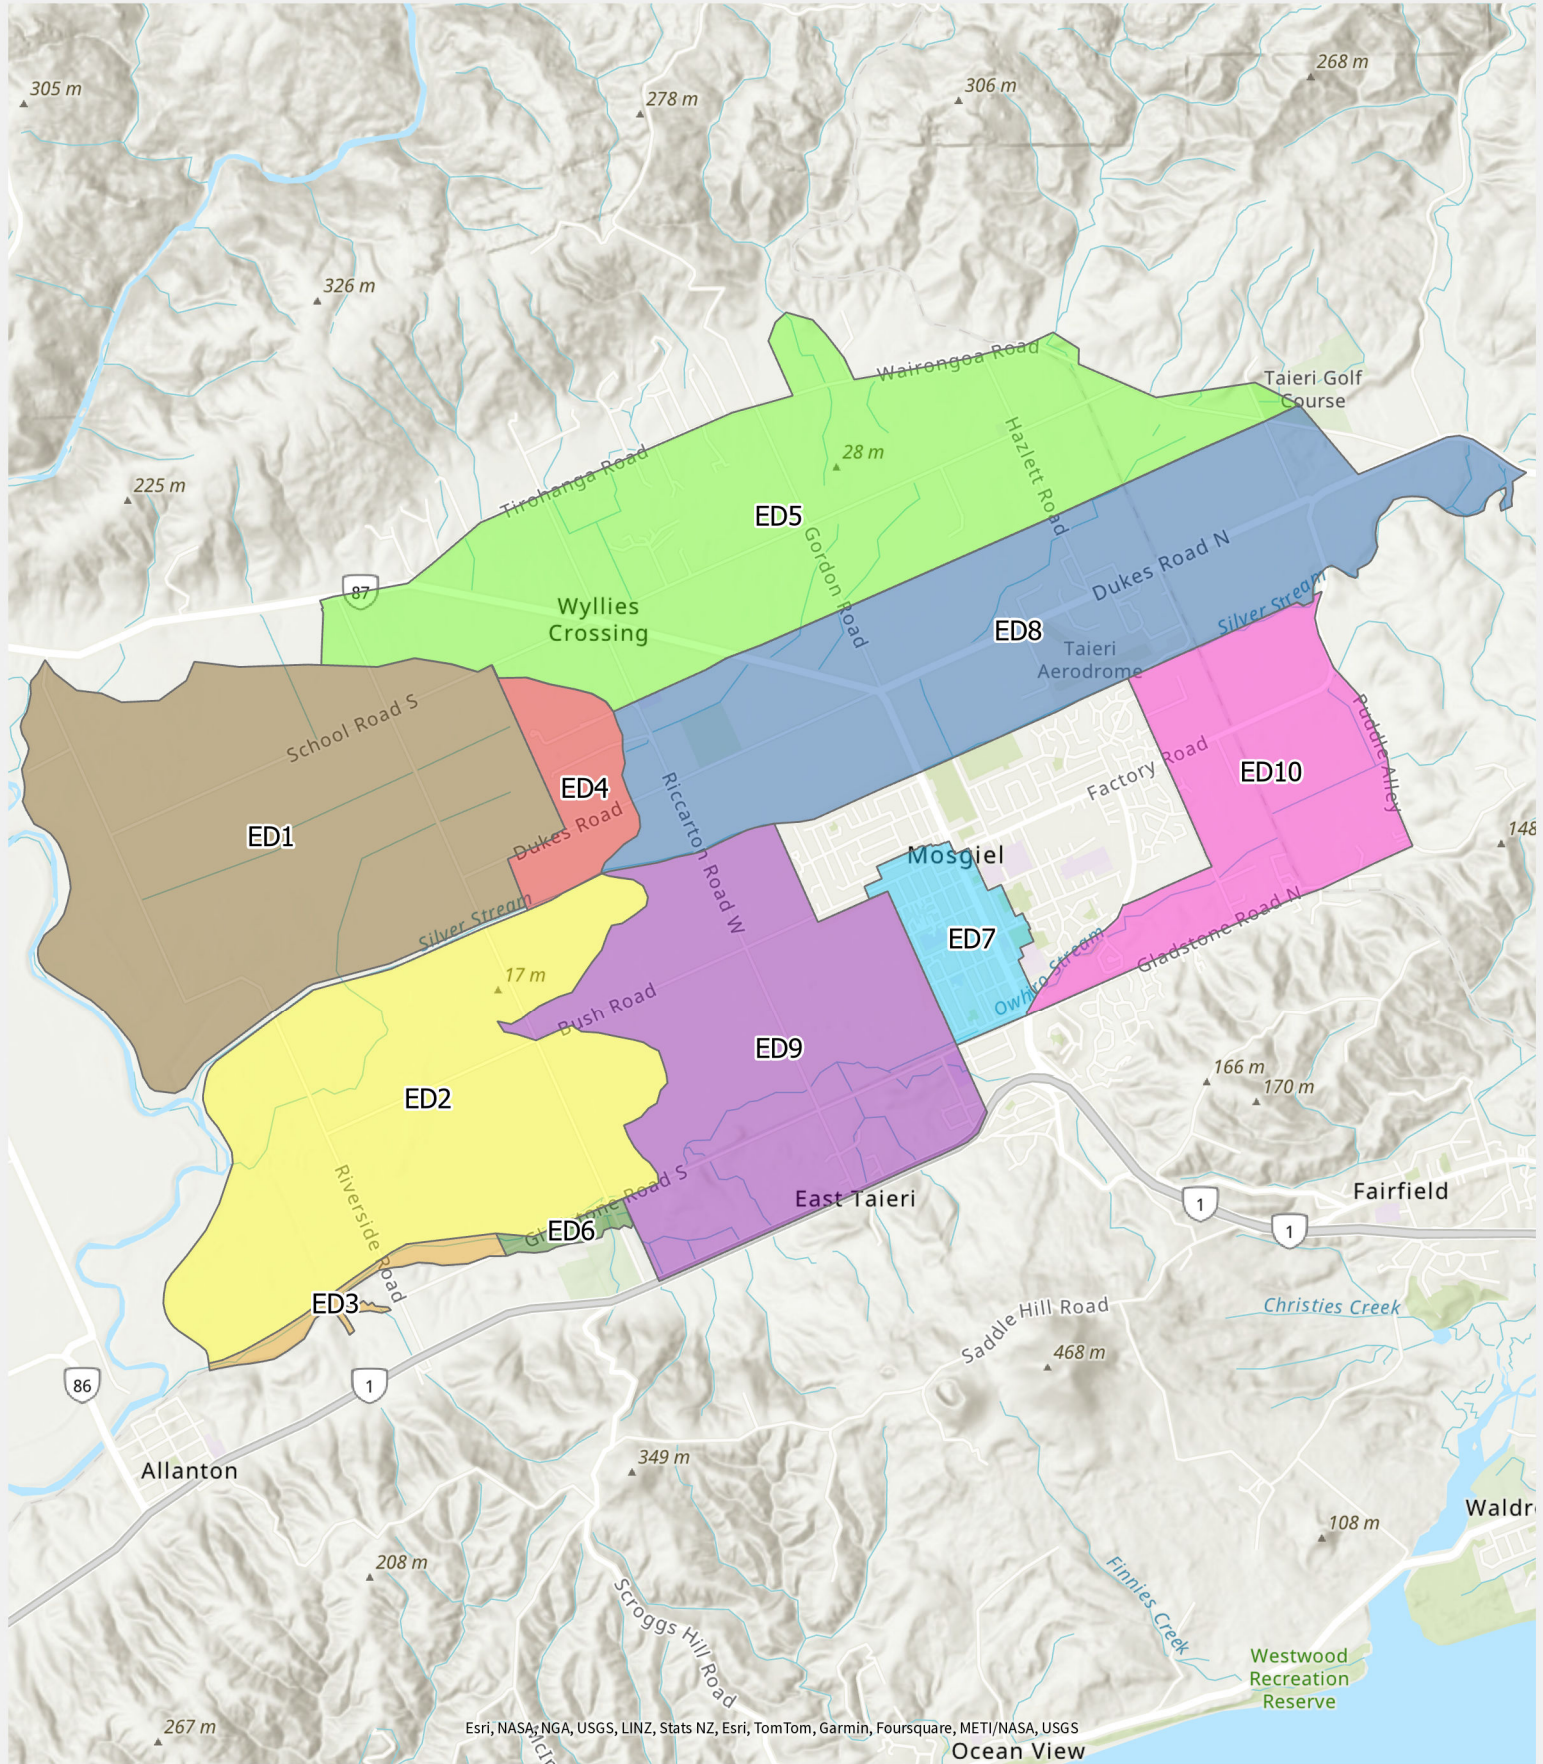

Otago Rating Map

East Taieri Drainage

Rating_Zone_ID

- | | | | | |
|-----|-----|-----|-----|------|
| ED1 | ED3 | ED5 | ED7 | ED9 |
| ED2 | ED4 | ED6 | ED8 | ED10 |

Information on this map may not be used for the purposes of any legal disputes. The user should independently verify the accuracy of any information before taking any action in reliance upon it. This map was generated for A4 printing on 29/08/2024 at the scale of 1:60,000.