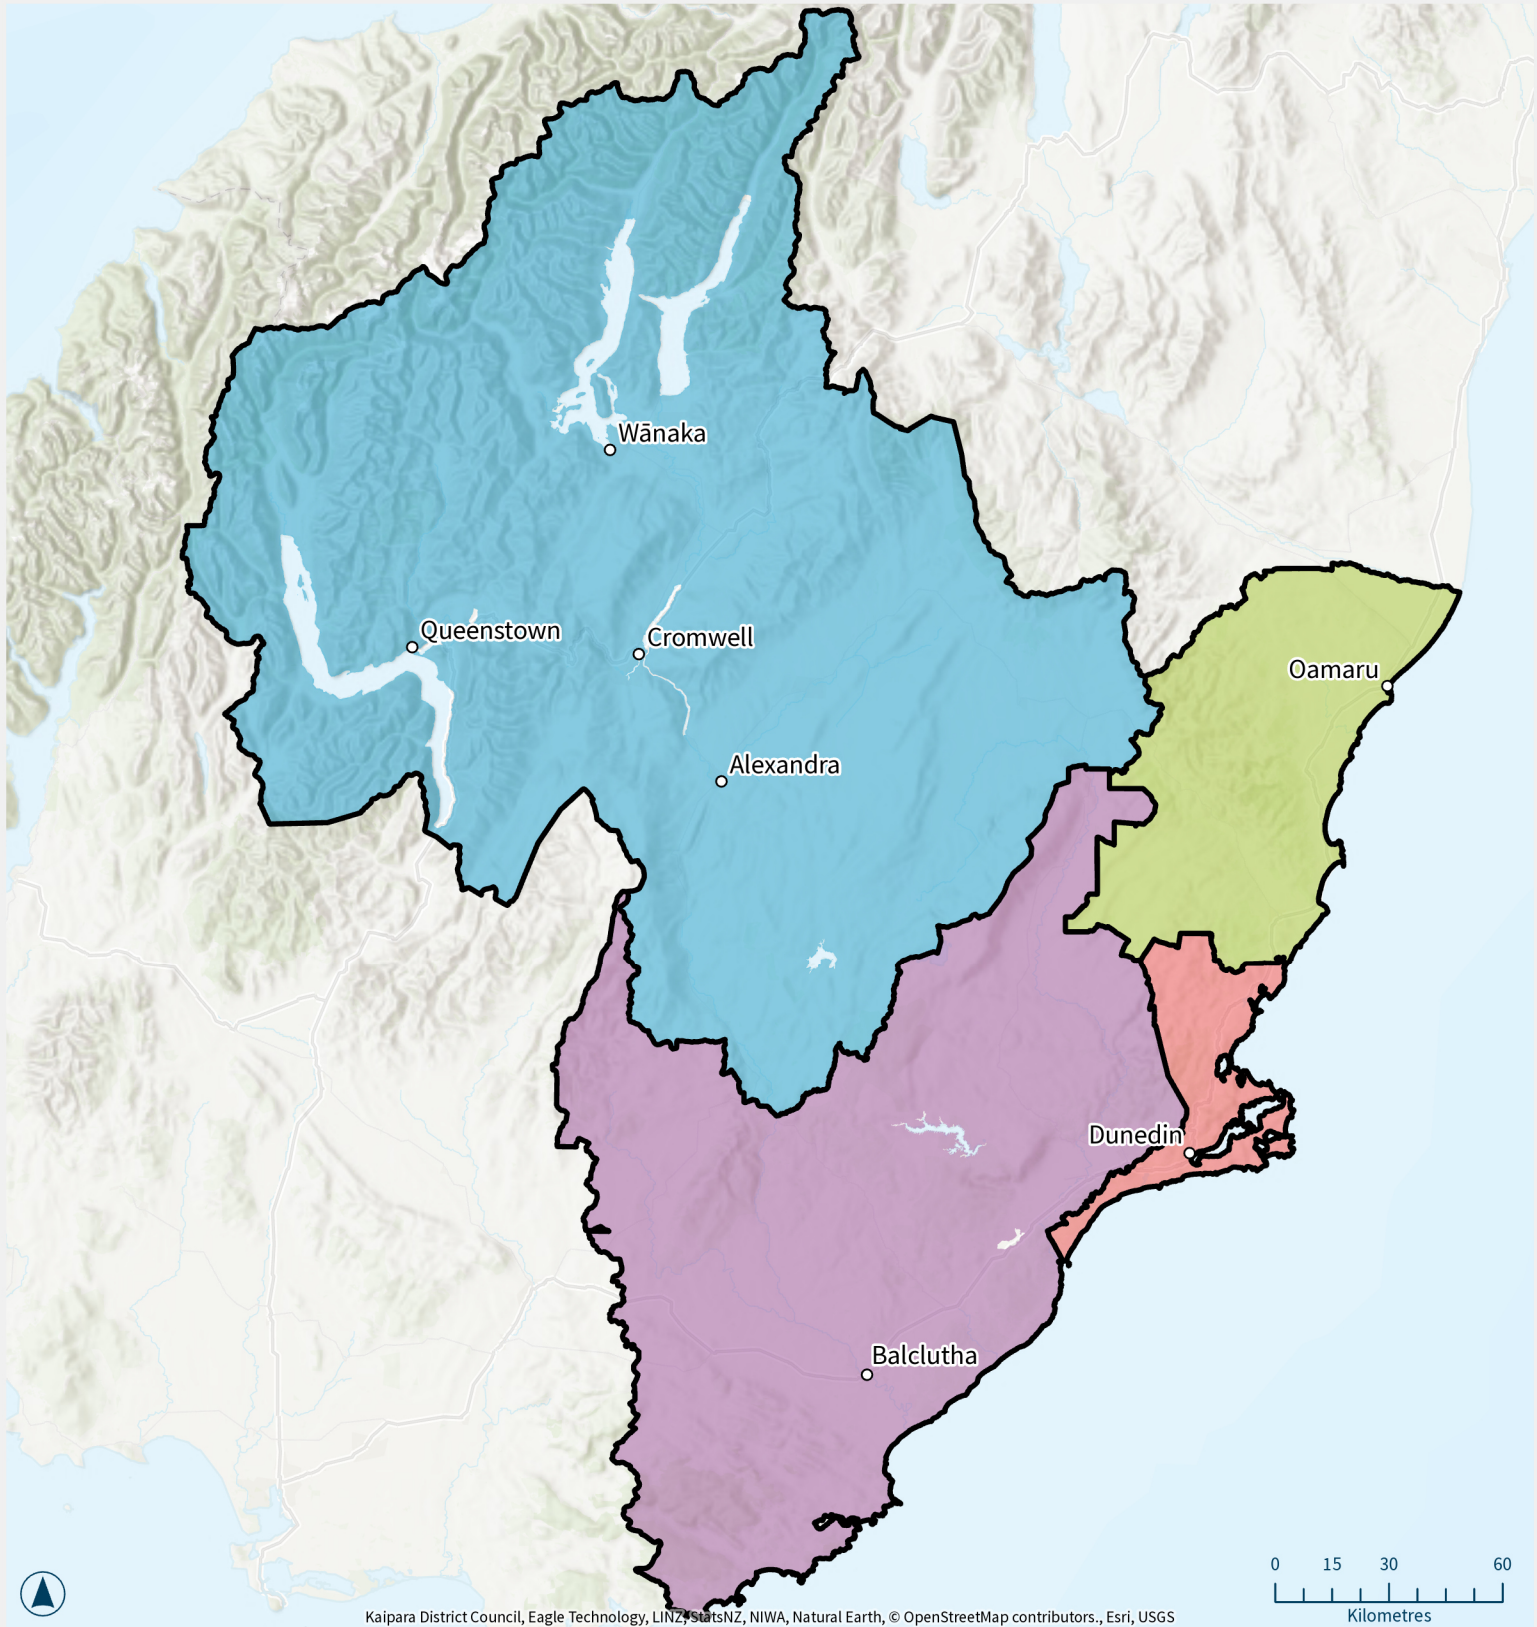

# Representation Review

ORC Initial Proposal 2024

Kaipara District Council, Eagle Technology, LINZ, StatsNZ, NIWA, Natural Earth, © OpenStreetMap contributors., Esri, USGS

Constituency	Population	Members	Population Member-Ratio	Difference From Quota	Difference From Quota %
Moeraki	22,300	1	22,300	1,083	5.11%
Dunedin	115,200	5	23,040	1,823	8.59%
Dunstan	78,800	4	19,700	-1,517	-7.15%
Molyneux	38,300	2	19,150	-2,067	-9.74%
Otago Region Total	254,600	12	21,217		