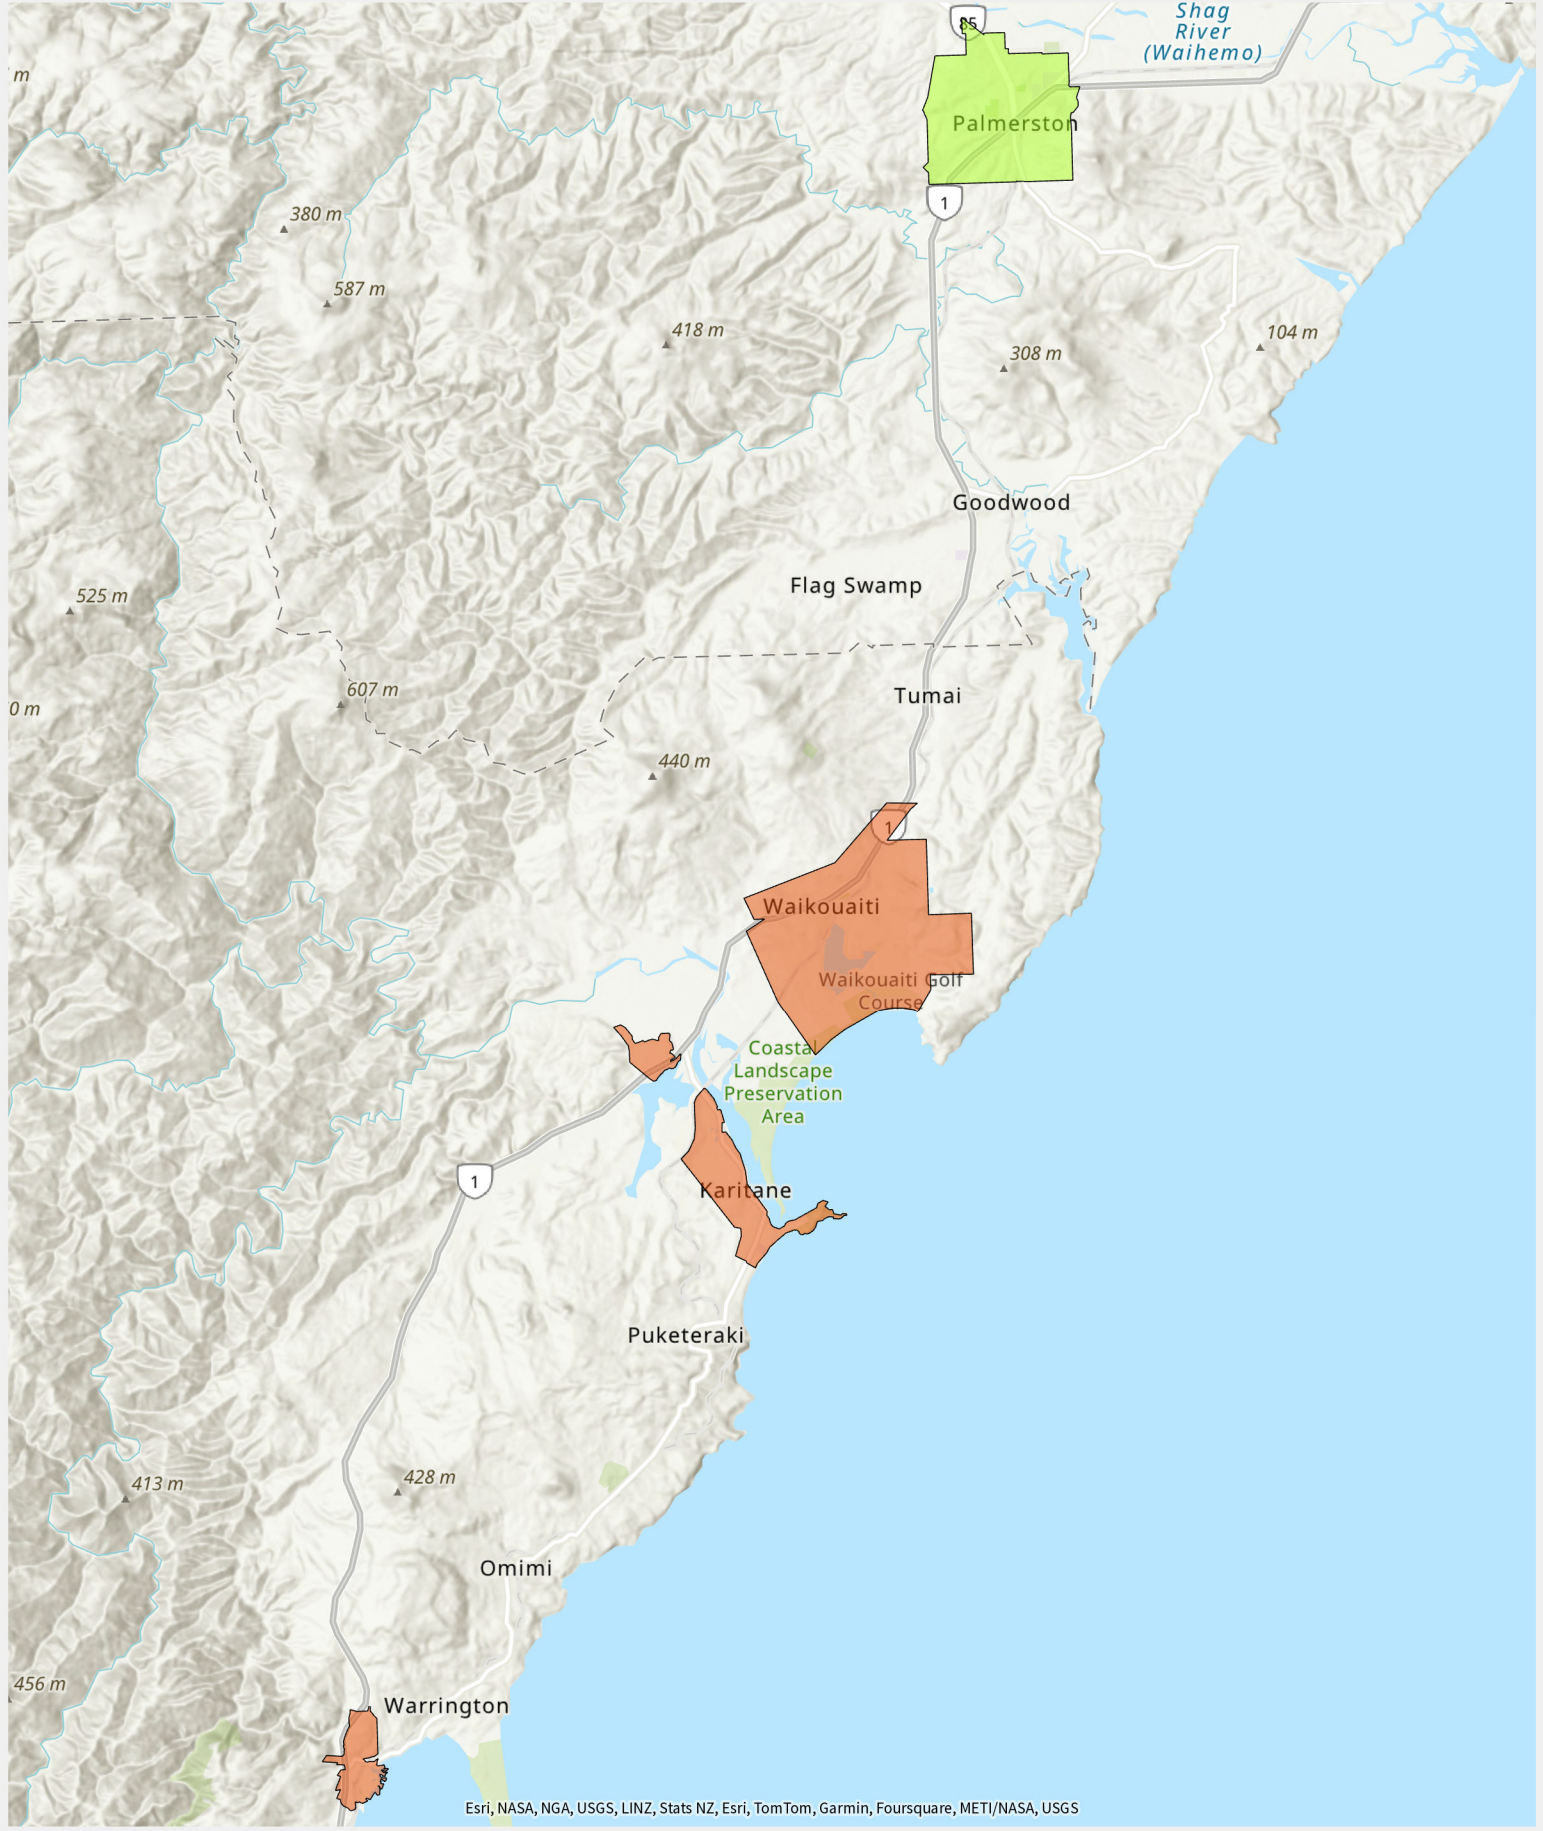

Otago Rating Map

Dunedin Passenger Transport

Dunedin area paying public transport rate Palmerston area paying public transport rate

Information on this map may not be used for the purposes of any legal disputes. The user should independently verify the accuracy of any information before taking any action in reliance upon it. This map was generated for A4 printing on 30/08/2024 at the scale of 1:120,000.